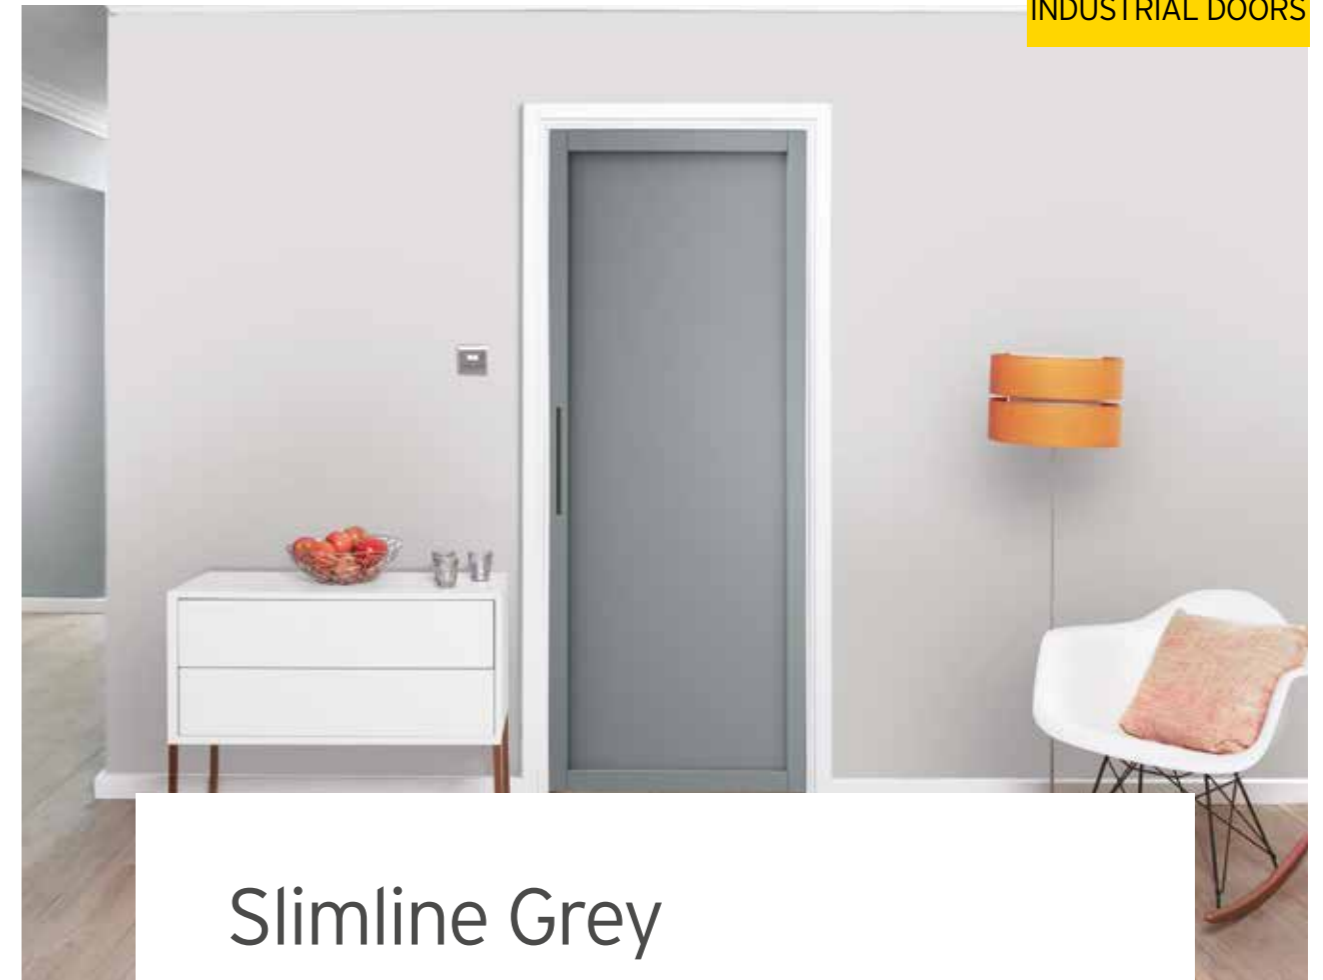

- Supplied with frame, track, fixings and a choice of handles
- Hung from a top track for uninterrupted floor
- Available in multiple configurations

Door Configurations

Slimline Grey

Offering a suite of doors for different applications across the home, the Slimline in grey is a cool and contemporary range. Choose from different panel and glazing options to suit your home.