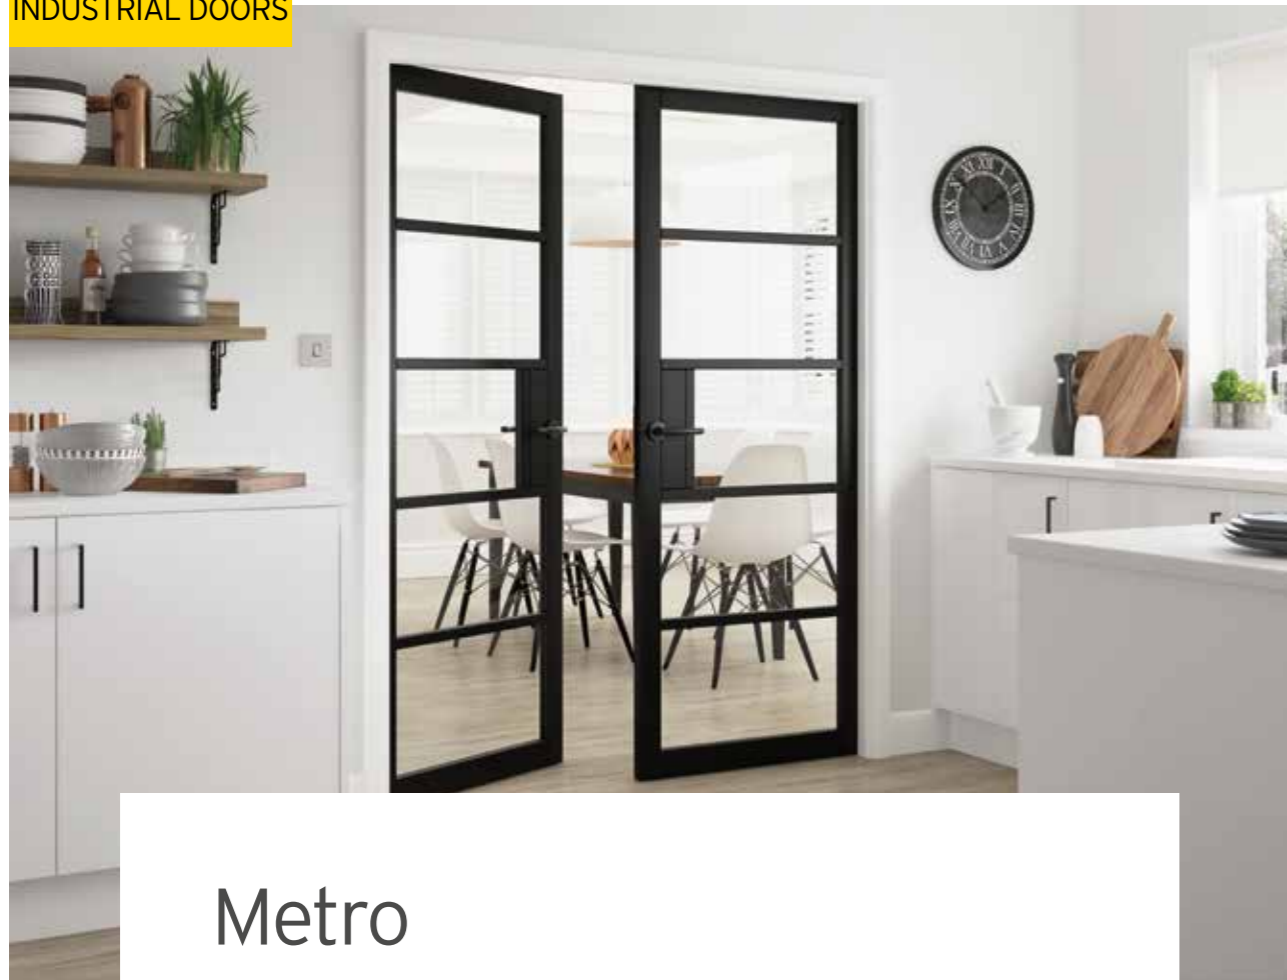

- Slim timber frames
- Supplied with compatible latch and handles in your choice of finish

1 Panel

4 Panel

4 Panel Glazed

8 Panel Glazed

Metro

Celebrate the best of industrial style with this impactful door design. A perfect accent to your home with the option to create open spaces with the clear glazed options. All glazed doors have individual panes for added stability.