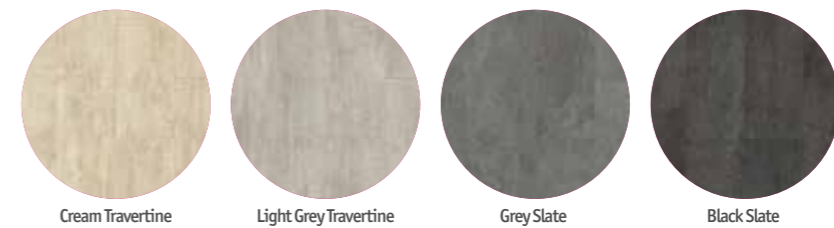

Ambient Click

Ambient Click is a collection of beautiful vinyl tiles with an expressive, tactile structure and fascinating colour variations.