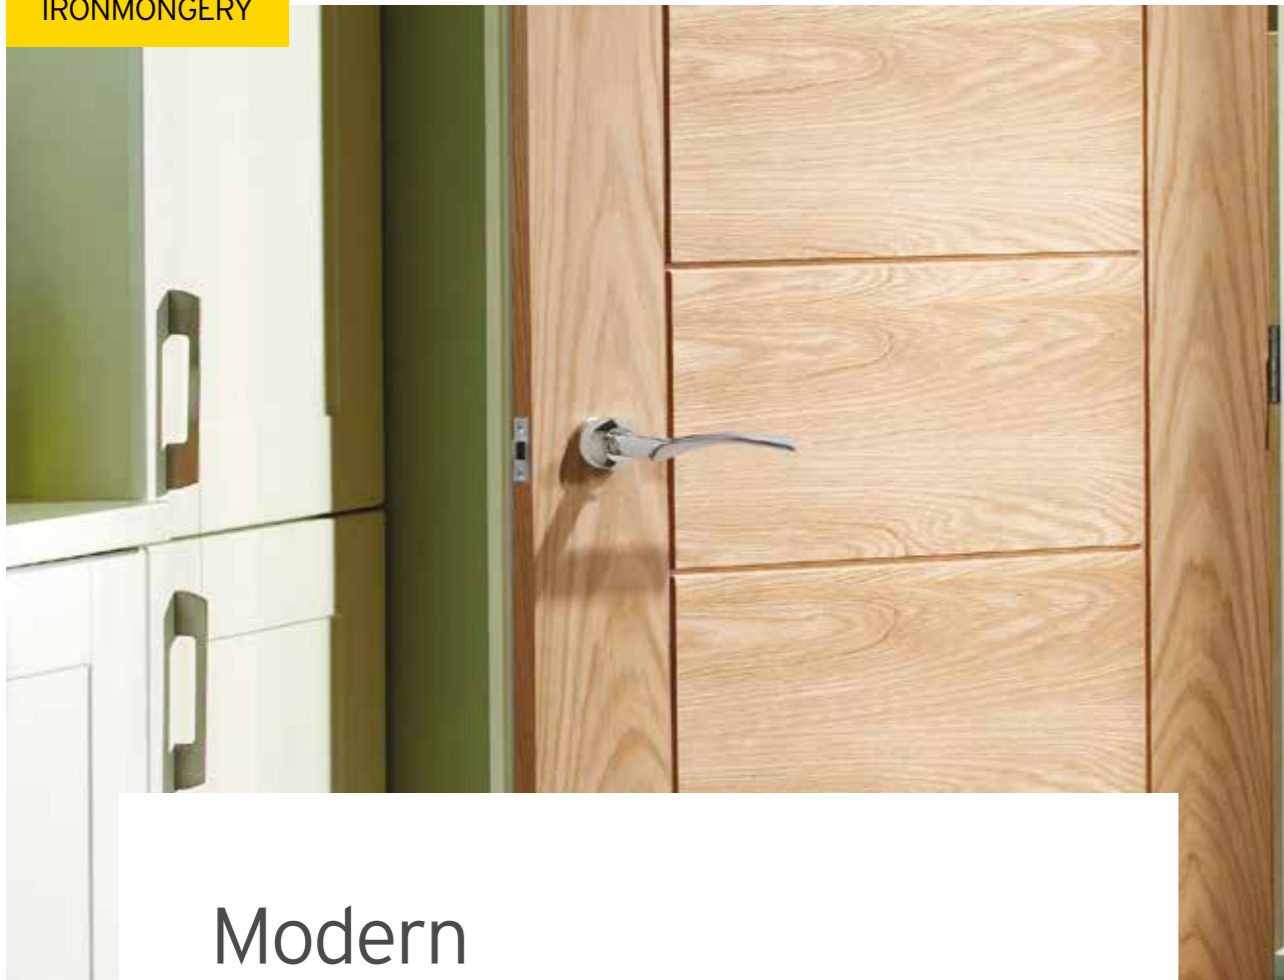

Modern

We have a range of handles to complement the modern door look. The smooth lines and subtle designs complement a modern door design, guaranteeing an elegant and sophisticated finish, unique to you.

Traditional

Our selection of handles that complement traditional doors are available in a suite of finishes, ensuring you can create a unique look that will feel personal to you. Choose from standard latches or locks where privacy is needed.