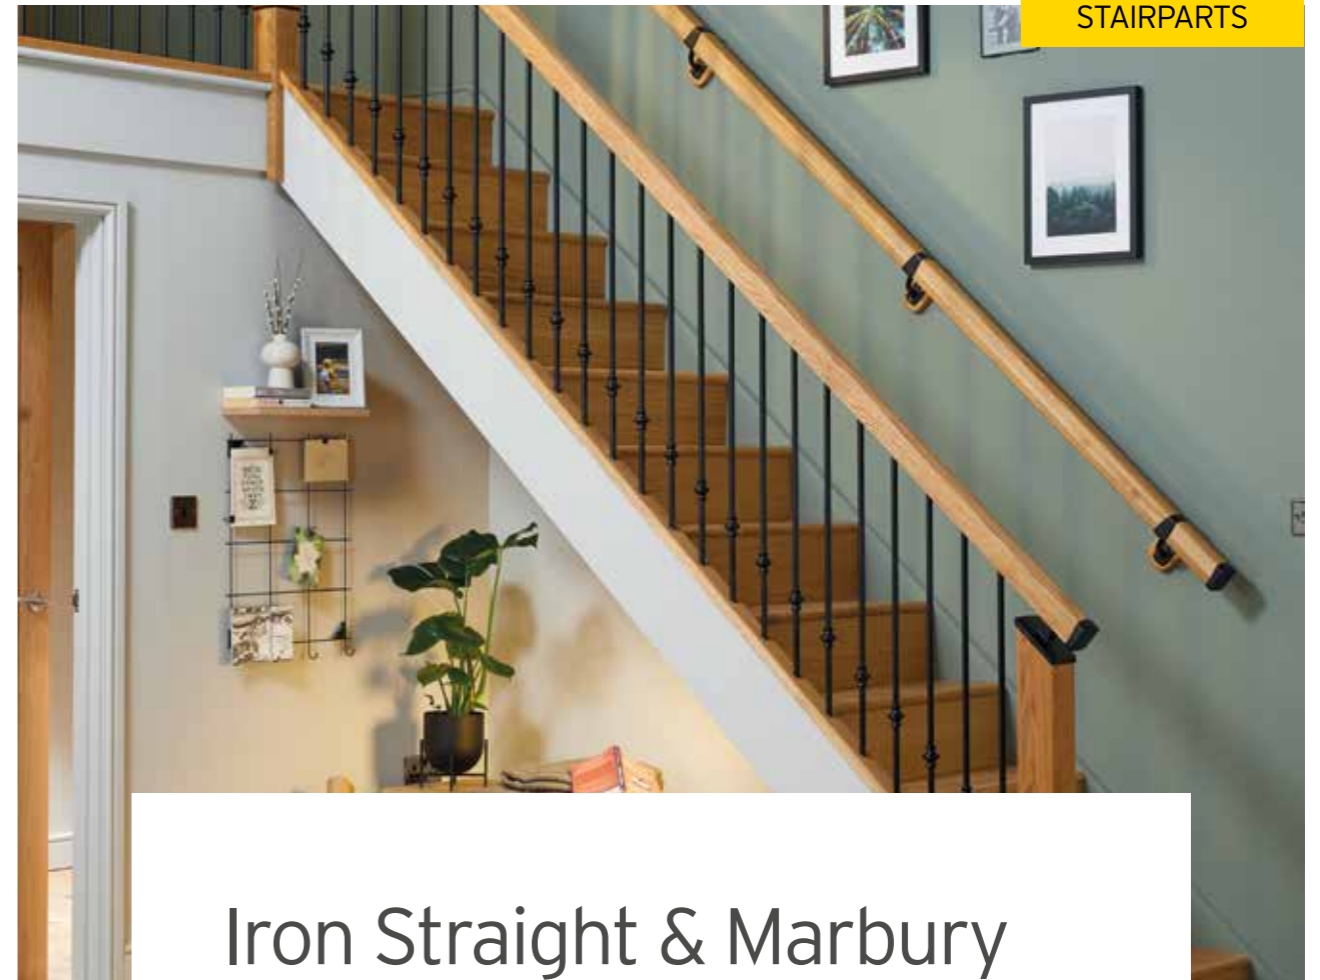

- Available in:
- > Oak
 - > Pine
 - > Hemlock

Stop Chamfered

Benchmark Square

Simple elegance and quality are standard with these Benchmark stairs choose from oak, pine, hemlock or white primed. Many different spindle choices available in 41mm and 32mm

- Available in:
- > Oak
 - > Hemlock
 - > Pine
 - > White Primed

Benchmark Twist & Turned

Simple elegance and quality are standard with these Benchmark stairs. Mix traditional and contemporary with the unique Twist design, or finish your traditional home with Turned.

- Twist available in:
- > Oak
- Turned available in:
- > Oak
 - > Hemlock
 - > Pine
 - > White Primed

Twist

Turned

Axxys II

This exquisite range blends the beauty of reflective metallic detail with the gorgeous organic warmth of high quality timbers

Features:

- > Over the Post Design
- > Easy Install
- > New Metal Brackets

Iron Straight & Marbury

The distinctly, timeless luxury of traditional materials like oak and iron are combined to present a truly classical staircase.