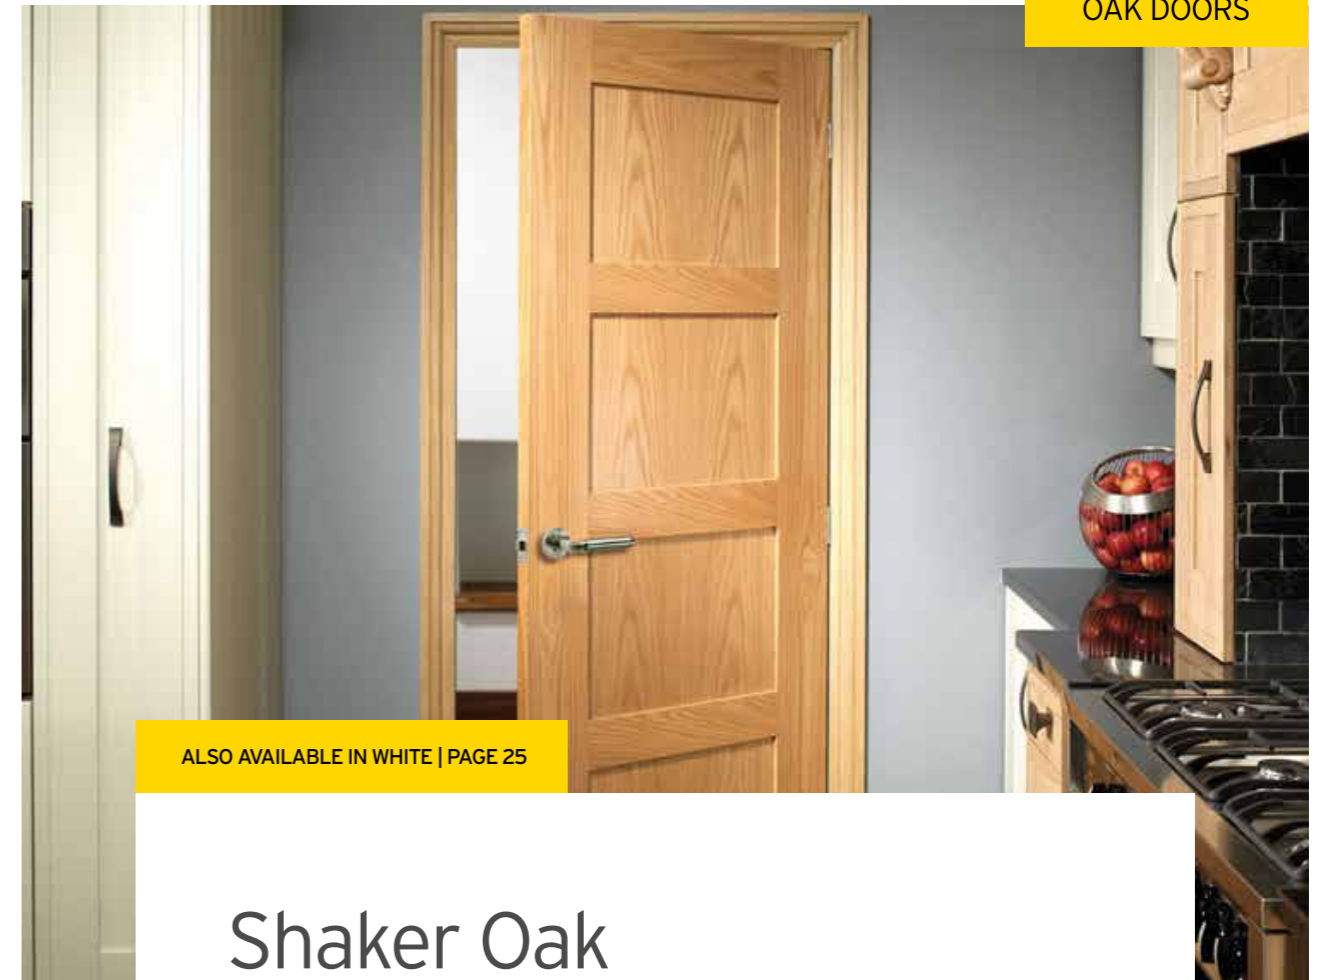

ALSO AVAILABLE IN WHITE | PAGE 25

Shaker Oak

The contemporary four panel design of the Shaker Oak range offers an attractive grain within the veneer. The recessed panels offer a stunning oak appearance which is perfect for any room within a home.