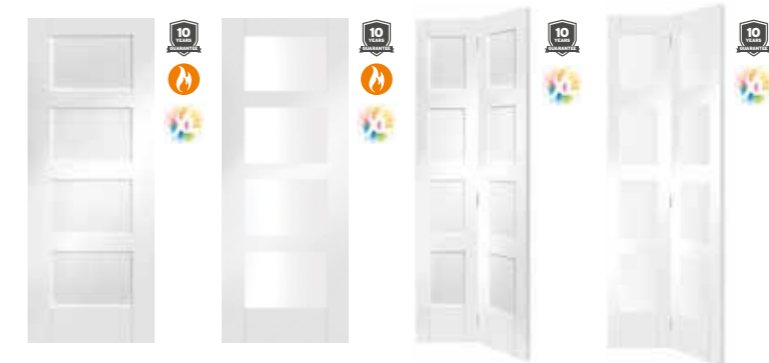

Solid available in:
 > Primed
 > Fire Door

Glazed available in:
 > Primed
 > Fire Door

Bi-fold solid available in:
 > Primed

Shaker

These contemporary four panelled white primed doors are ideal for modern homes with its simplistic yet stylish design.

Solid available in:
 > Primed
 > Fire Door

Glazed available in:
 > Primed
 > Fire Door

Bi-fold solid available in:
 > Primed

Bi-fold glazed available in:
 > Primed

Style Recommendation...
 Verdun Lever in Antique Brass