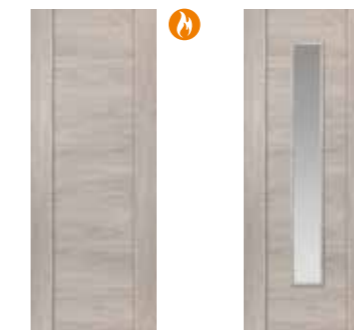

Fumo

Solid available in:
> Finished
> Finished Fire Door

Glazed Available in:
> Finished