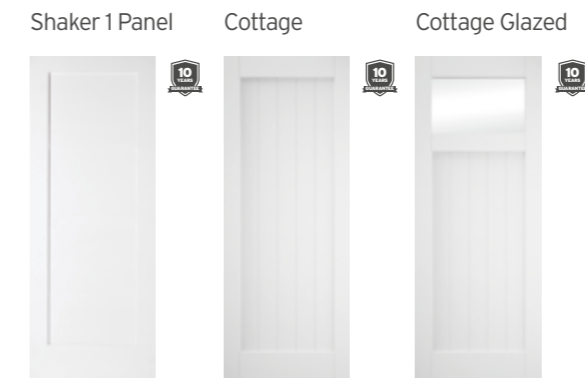

Grange Oak

These sliding barn doors are perfect for use where space is too short for a swinging door, and complement country and rustic as well as industrial styles of decor. Supplied with fixings and your choice of track.

Match any Grange door to any track

Grange White

Enhance your house with this sliding barn door. Supplied pre-primed ready for a final top coat so you can add your own unique flair to mirror your personality. Supplied with fixings and your choice of track.

Match any Grange door to any track