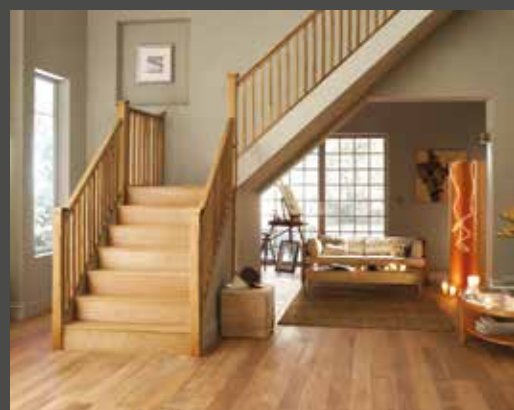

There's an MKM near you...

OPEN TO TRADE & PUBLIC - MON TO SAT
0330 3331555 | mkmb.co.uk

TERMS & CONDITIONS The Joinery Collection issued 2021 by MKM Building Supplies.
Some ranges and colours may have regional differences and availability.