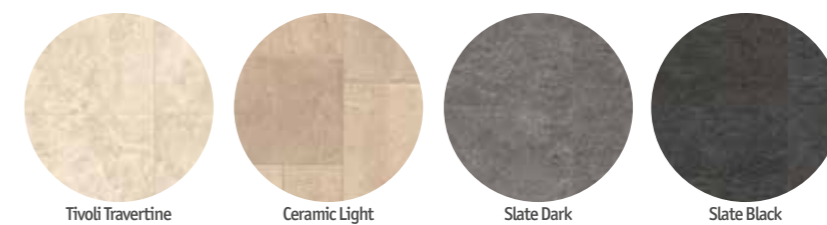

Quick-Step Exquisa

Exquisa is an innovative tile effect floor with a tactile surface structure and large tiles, to show off your floor to its full advantage.

- > Compatible with underfloor heating
- > 8mm thickness