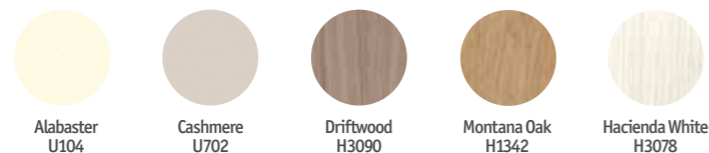

Raumplus

From open spaces to tight corners and sloping ceilings, the Raumplus system brings you the freedom to optimise interior spaces, whether at home or in your workplace.

Available in:

- > Aluminium profiles with a choice of finishes
- > Available in soft-close
- > Suitable for angled installations

Colours

Mirrors / Coloured Glass

There's more! Ask in branch for the full and extended range of colours and finishes.

Our in-branch specialists are waiting to help you design your dream kitchen, choose your new bathroom and pick your perfect patio doors

Contact your local branch to get started

- > Open to trade and public
- > Free local delivery
- > Free design service in branch
- > The UK's largest independent builder's merchant
- > Friendly, approachable staff