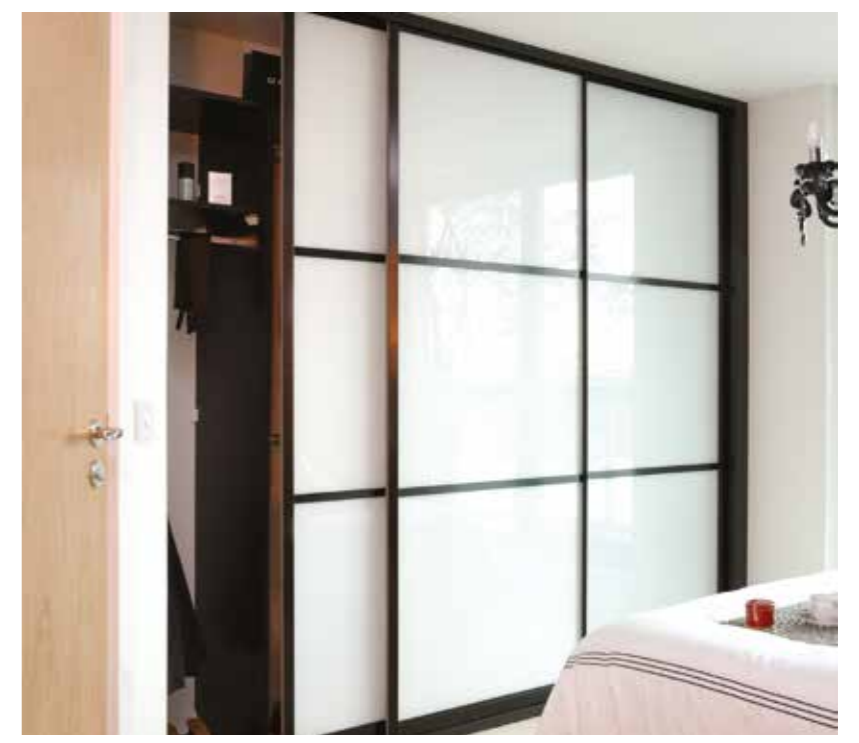

Bespoke

Bespoke staircases to suit your unique home, available in all styles including solid oak, glass, cut string and open tread.

Our dedicated service includes:

- > Full design and drawing service
- > Free survey
- > Detailed quotations
- > Manufacture
- > Dedicated delivery
- > After service & support

Ask our branches about taking the first step towards your new staircase!

WARDROBE DOORS

Pages 100 - 102

Kensington

Whether you long for understated elegance or sumptuous luxury, the Kensington range of steel framed mirrors and decorative sliding solid doors can be tailored to suit your exact requirements.

- Features:
- Steel profiles with a choice of finishes
 - Exterior and interior configuration bespoke to you

Our range of wardrobe doors are fully customisable and bespoke to your needs. Ask in branch to get started on your dream storage solution.

Raumplus

From open spaces to tight corners and sloping ceilings, the Raumplus system brings you the freedom to optimise interior spaces, whether at home or in your workplace.

Available in:

- > Aluminium profiles with a choice of finishes
- > Available in soft-close
- > Suitable for angled installations