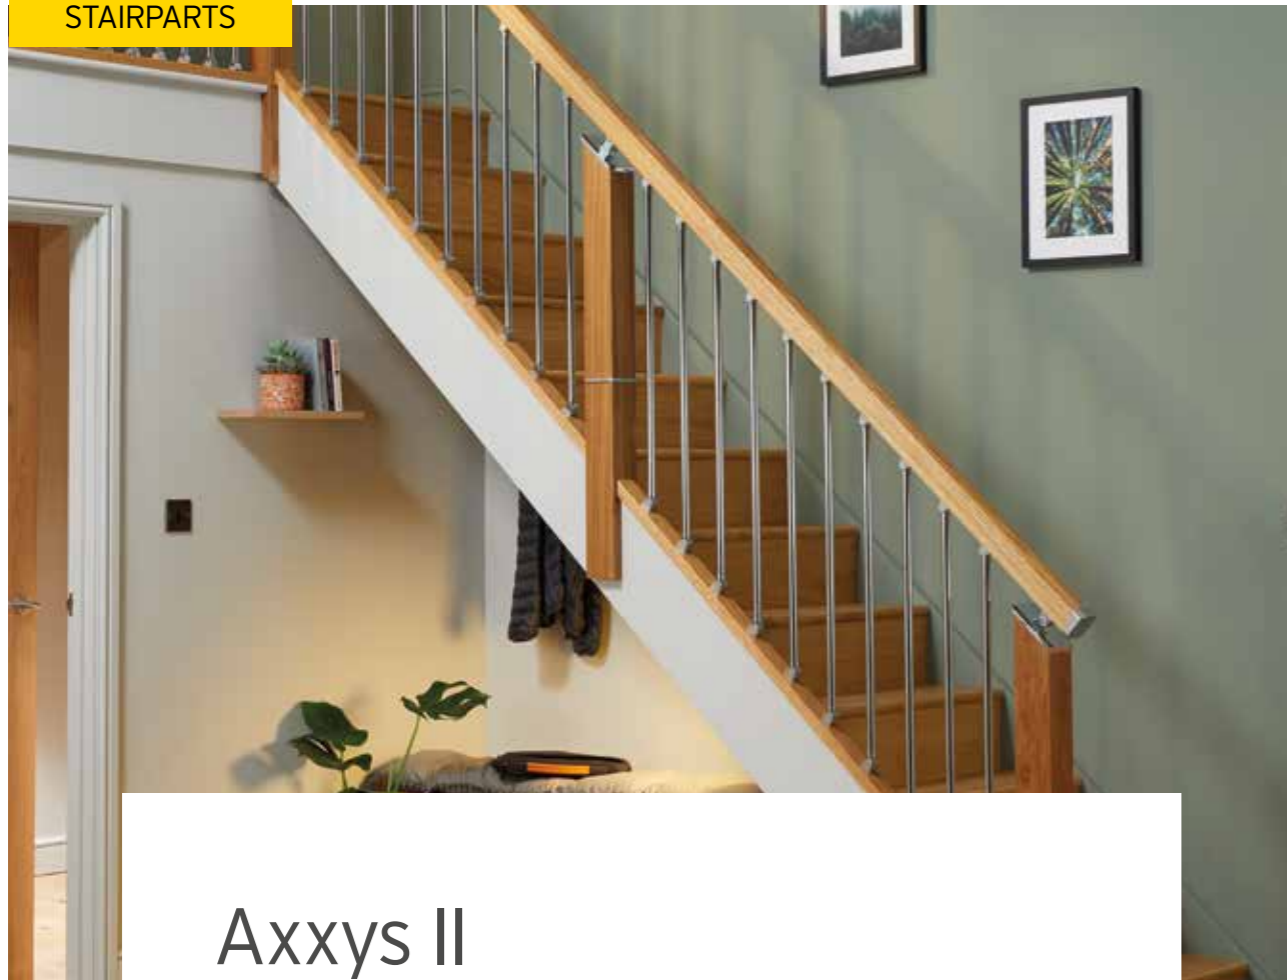

Axxys II

This exquisite range blends the beauty of reflective metallic detail with the gorgeous organic warmth of high quality timbers

Features:

- > Over the Post Design
- > Easy Install
- > New Metal Brackets