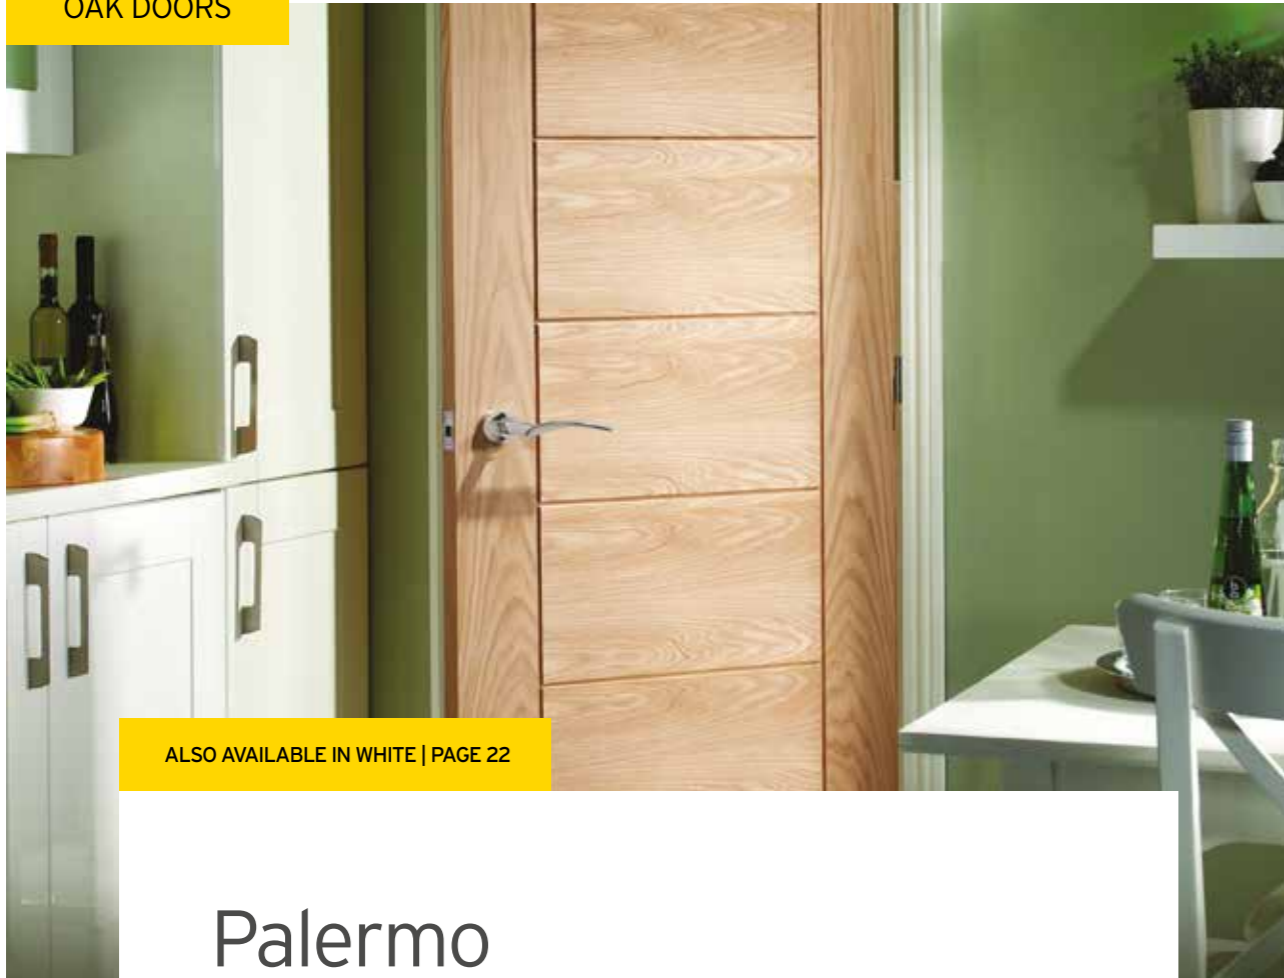

ALSO AVAILABLE IN WHITE | PAGE 22

Palermo

A solid engineered core, 'A' Grade Oak where it matters, and exceptional heat retention and sound insulation. Accept no imitations.