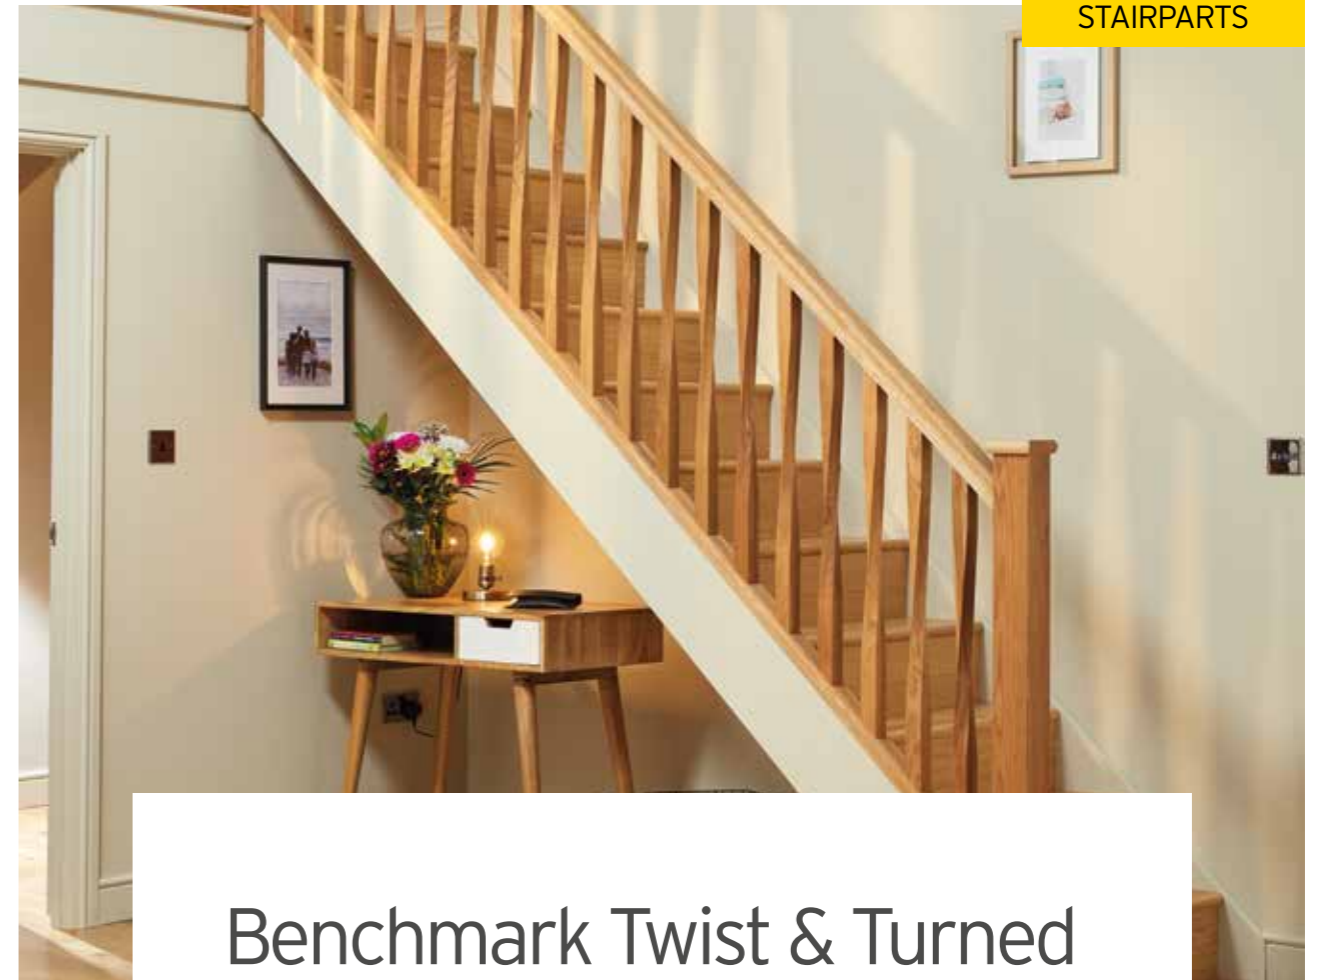

Full range available, including:

- > Angles
- > Coving
- > Dowel
- > Quadrant
- > Scotia

STAIRCASES & STAIRPARTS

Pages 88 - 97

Benchmark

Elegantly crafted, the Benchmark Stop Chamfered offers a simple contemporary design. Teaming these designs with the finest pine, hemlock and oak creates a timelessly classic stair case.

- Available in:
- > Oak
 - > Pine
 - > Hemlock

Stop Chamfered

Benchmark Square

Simple elegance and quality are standard with these Benchmark stairs choose from oak, pine, hemlock or white primed. Many different spindle choices available in 41mm and 32mm

- Available in:
- > Oak
 - > Hemlock
 - > Pine
 - > White Primed

Benchmark Twist & Turned

Simple elegance and quality are standard with these Benchmark stairs. Mix traditional and contemporary with the unique Twist design, or finish your traditional home with Turned.