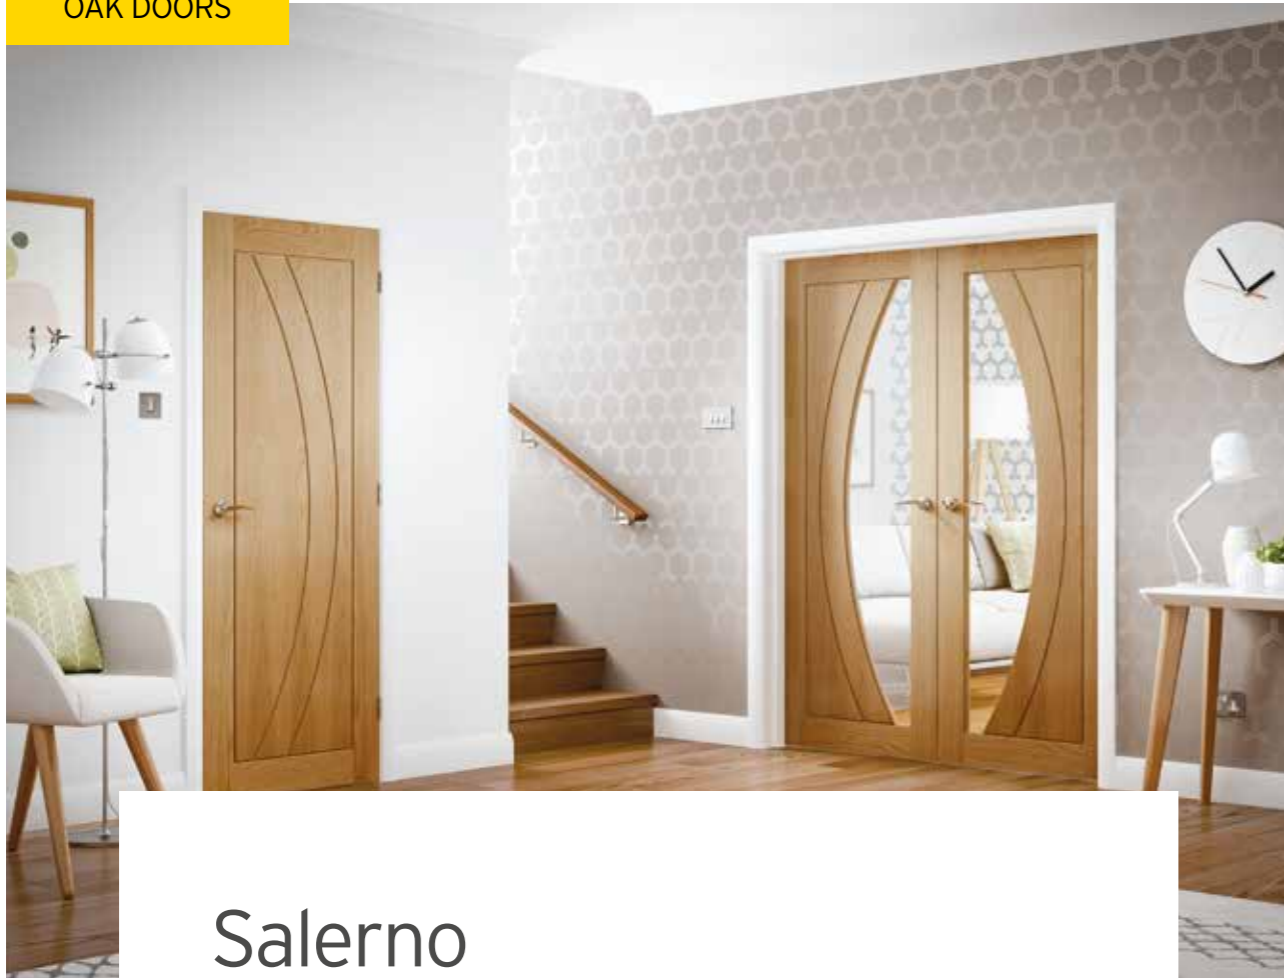

Salerno

The combination of curves with oak gives these doors a uniquely interesting twist. With grooves to add dimension and glazed options available, the Salerno, Pesaro and Verona doors are a stylish contemporary choice.

Salerno

Solid-look available in:
> Unfinished
> Pre-Finished
> Fire Door

Glazed available in:
> Unfinished
> Pre-Finished
> Fire Door

Pesaro

Solid-look available in:
> Unfinished
> Pre-Finished
> Fire Door

Glazed available in:
> Unfinished
> Pre-Finished
> Fire Door

Verona

Solid-look available in:
> Unfinished
> Pre-Finished
> Fire Door

Forli

The fully finished contemporary horizontal grained Forli is an internal oak door with a decorative aluminium insert strip.

Solid-look available in:
> Pre-Finished
> Pre-Finished Fire Door

Glazed available in:
> Pre-Finished

Portici

Blending contemporary horizontal grain with real aluminium inlays to create an impressive looking door.

Solid-look available in:
> Pre-Finished
> Pre-Finished Fire Door

Glazed available in:
> Pre-Finished