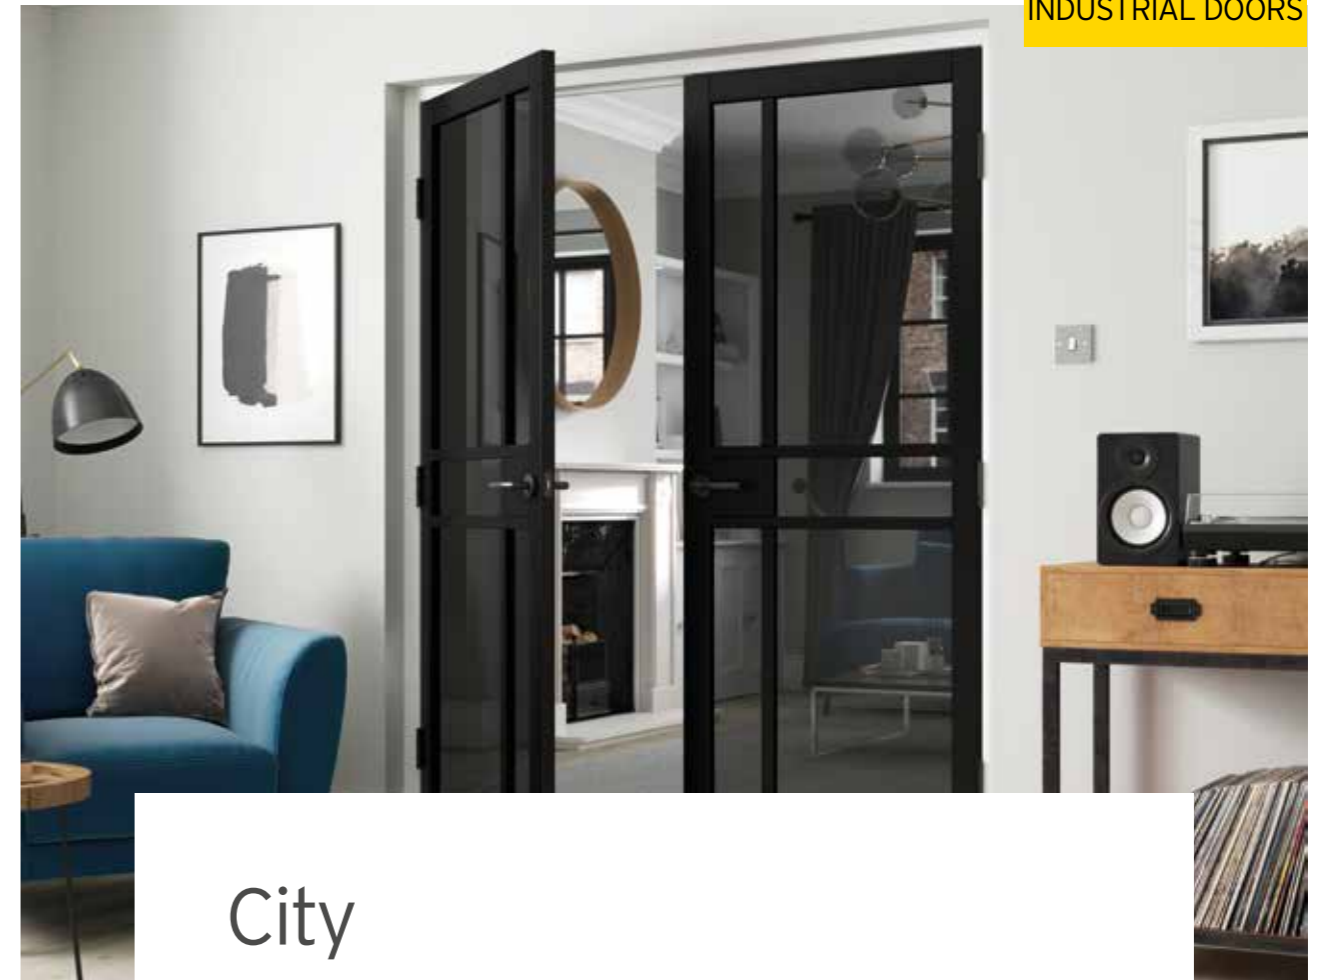

City

Art deco style with an industrial twist, this is truly a door for contemporary homes. Choose from solid or glazed options prefinished in white or black. All glazed doors have individual panes for added stability.

- > Pre-finished
- > Solid framing and lock block
- > Suitable for standard handles, latches and hinges

Black Solid   Black Tinted   Black Glazed   White Solid   White Glazed