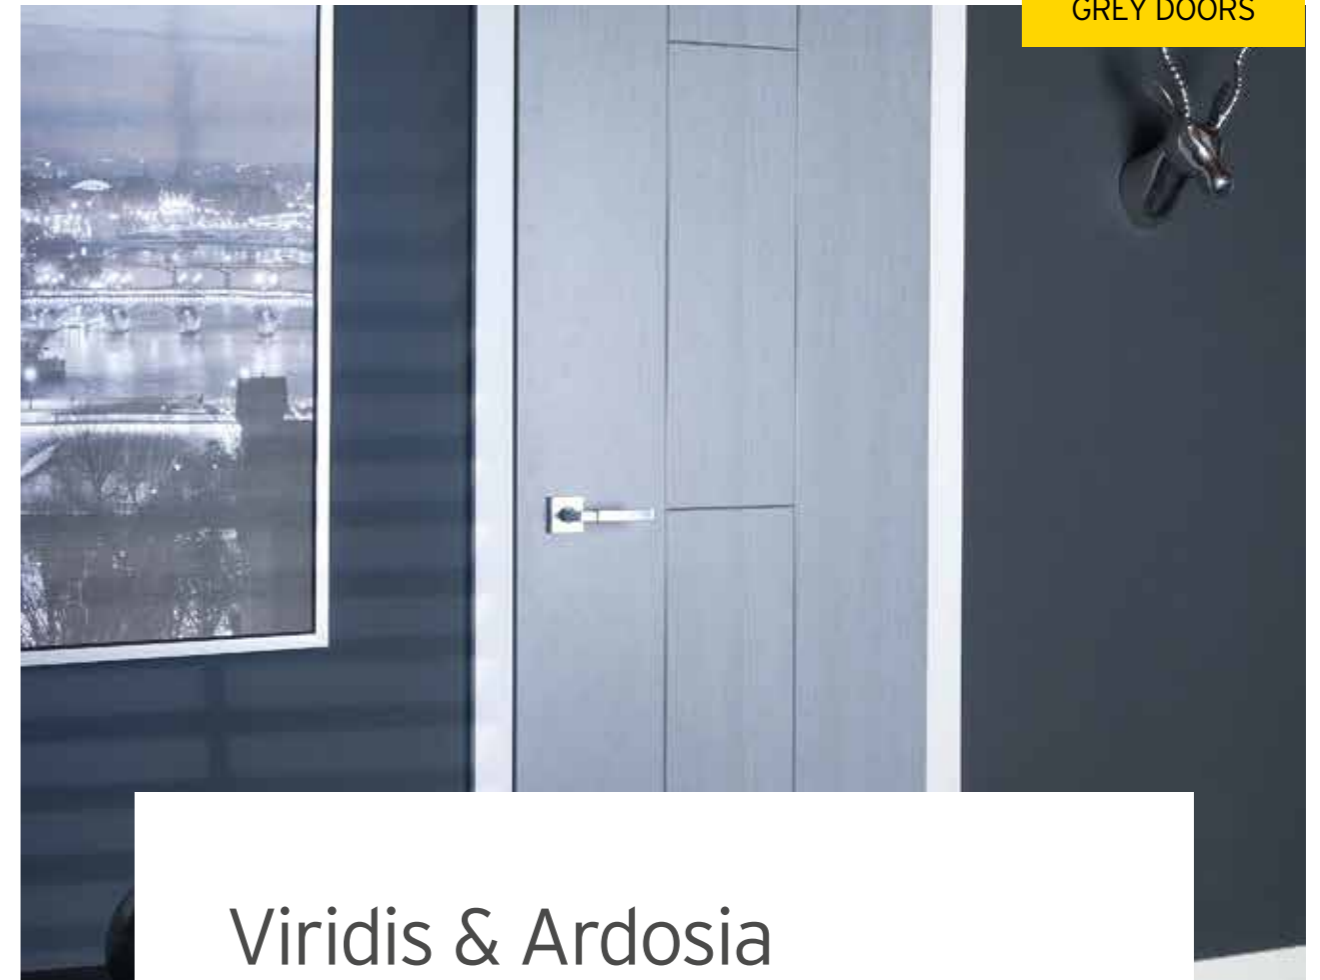

Viridis & Ardosia

The Viridis doors come in a stylish natural colour tone, with an attractive timber graining effect. The Ardosia is a contemporary painted door, the Ardosia has a slate grey colour with a grained effect and grooved design.