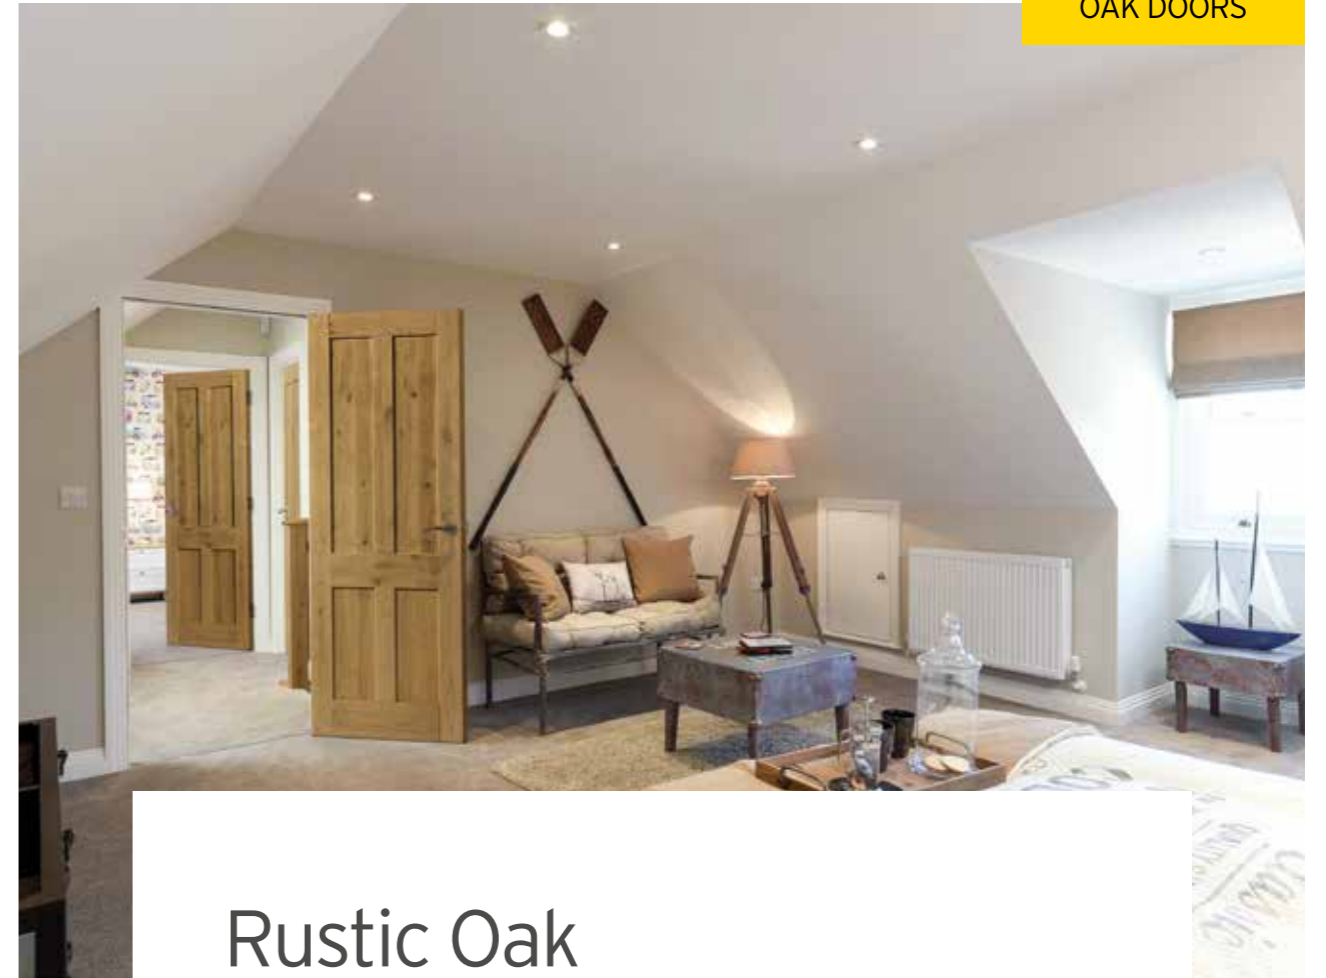

Rustic Oak

The natural knotty appearance of veneers in the Rustic Oak doors will add character to a home by creating an authentic look and feel.

4 panel available in:
> Pre-Finished
> Clear Glazed

DX available in:
> Pre-Finished
> Opaque Glazed

Ledged:
> Unfinished

*Bracing packs are purchased separately