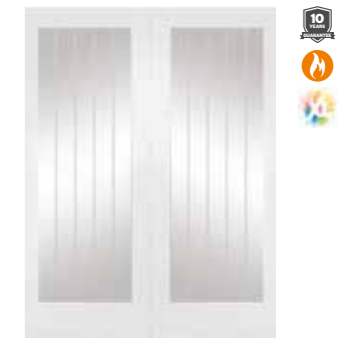

White Primed