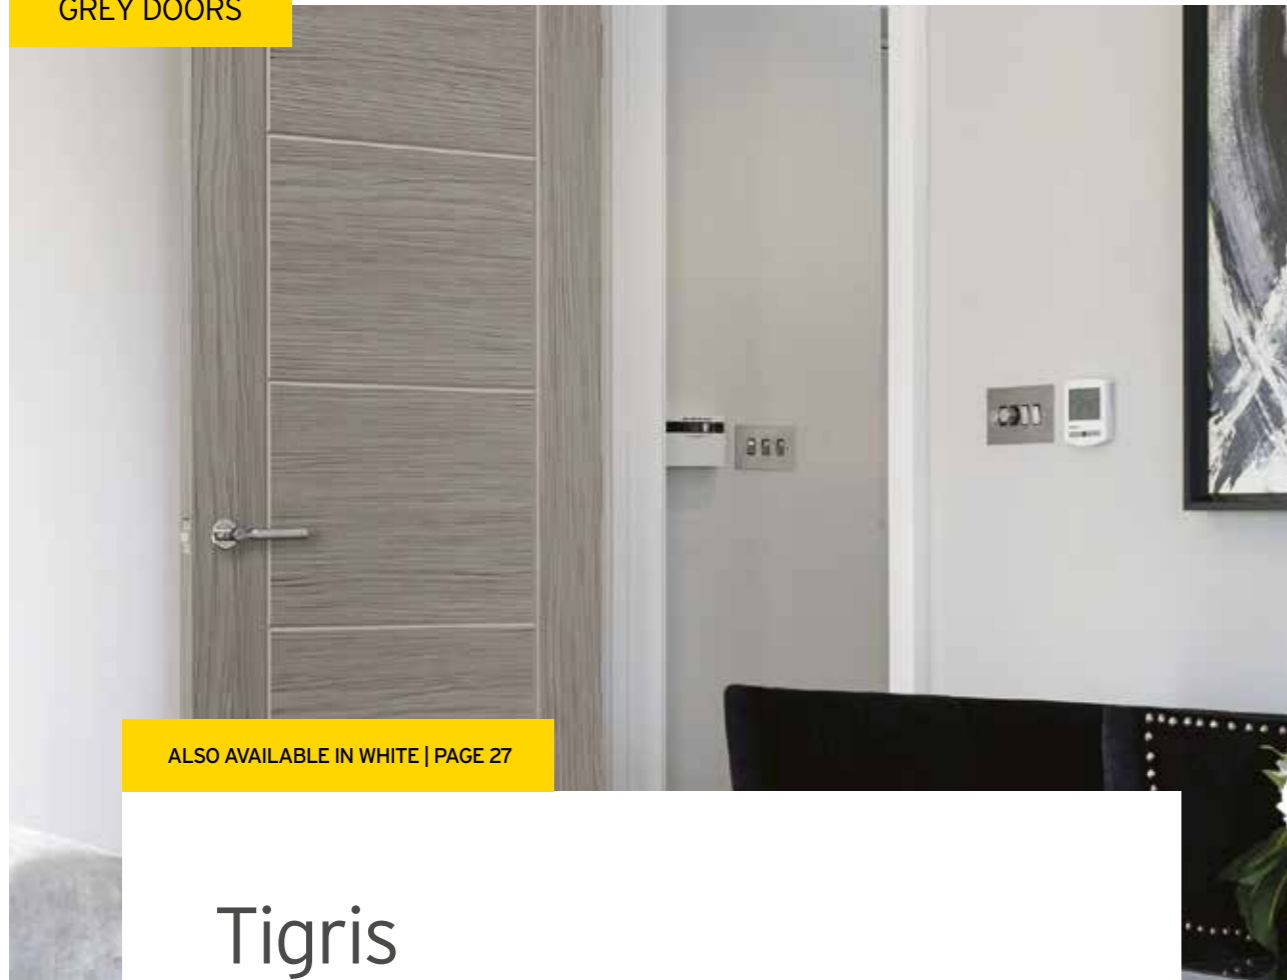

ALSO AVAILABLE IN WHITE | PAGE 27

Tigris

The Tigris, is a sleek modern laminated door available in two coloured options. The blending of the horizontal and vertical grain brings out the warm tones.