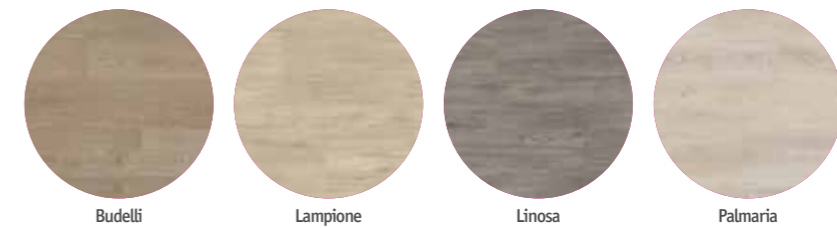

Palio LooseLay

Palio LooseLay has a friction grip backing that is designed to secure the product in place using a combination of weight and friction. If a plank or tile gets damaged, you can easily replace it without taking the whole floor up.

- > Waterproof
- > Easy to replace
- > Quick to install
- > No expansion gap
- > Compatible with underfloor heating

Sicilia