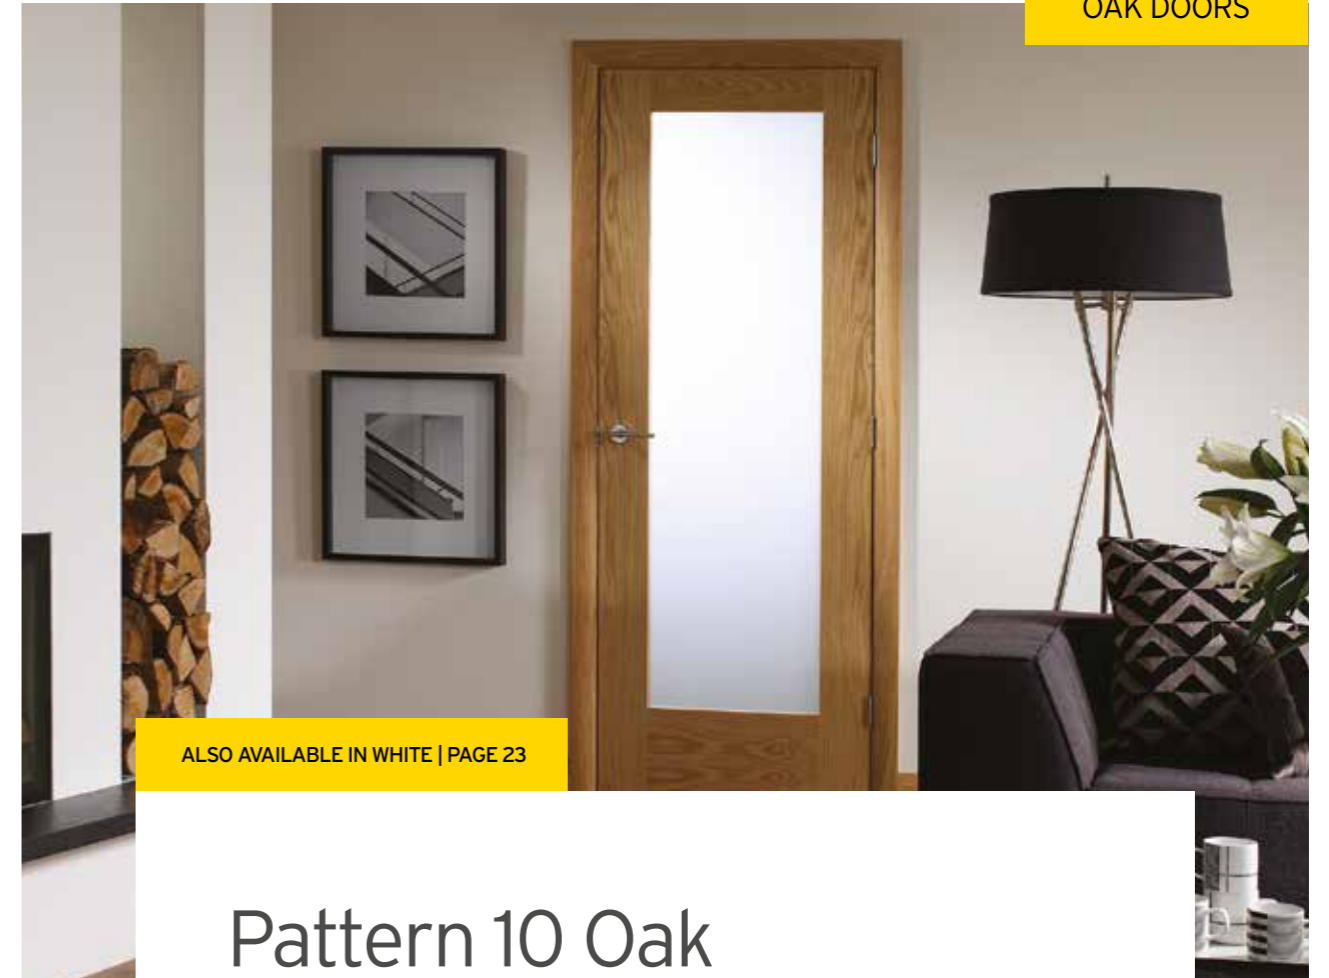

ALSO AVAILABLE IN WHITE | PAGE 23

Pattern 10 Oak

A contemporary design, the simplistic Pattern 10 doors have an attractive grain in the oak veneer which is brought to life when finished.