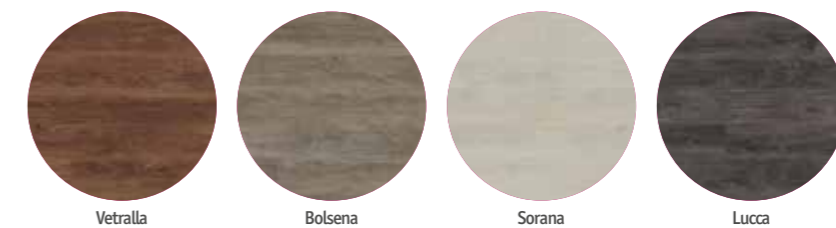

Palio Trade by Karndean

Palio Core

A simple click-locking system with a rigid core construction which provides more robustness on uneven subfloors. The acoustic foam backing reduces noise transfer to rooms below by 19dB and there is no need for separate underlay.

- > Waterproof
- > No underlay required
- > Installs over most existing hard floors
- > Quick and easy to install
- > Compatible with underfloor heating