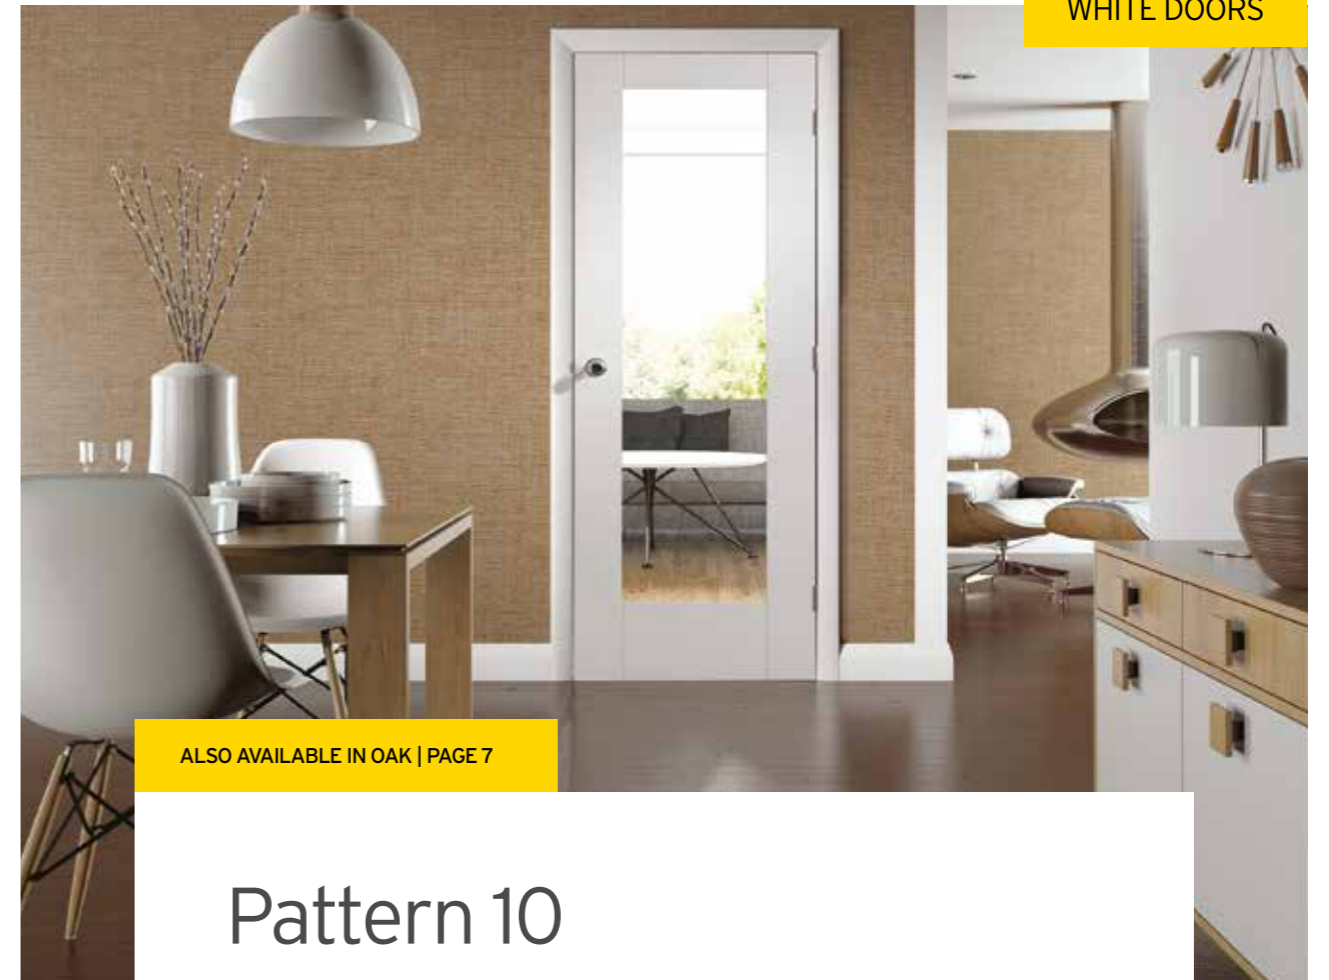

Pattern 10

A timeless recessed one panel design in the ever popular white primed collection the Pattern 10 is a door that can make a real statement. A flexible choice that would enhance the look of any home.