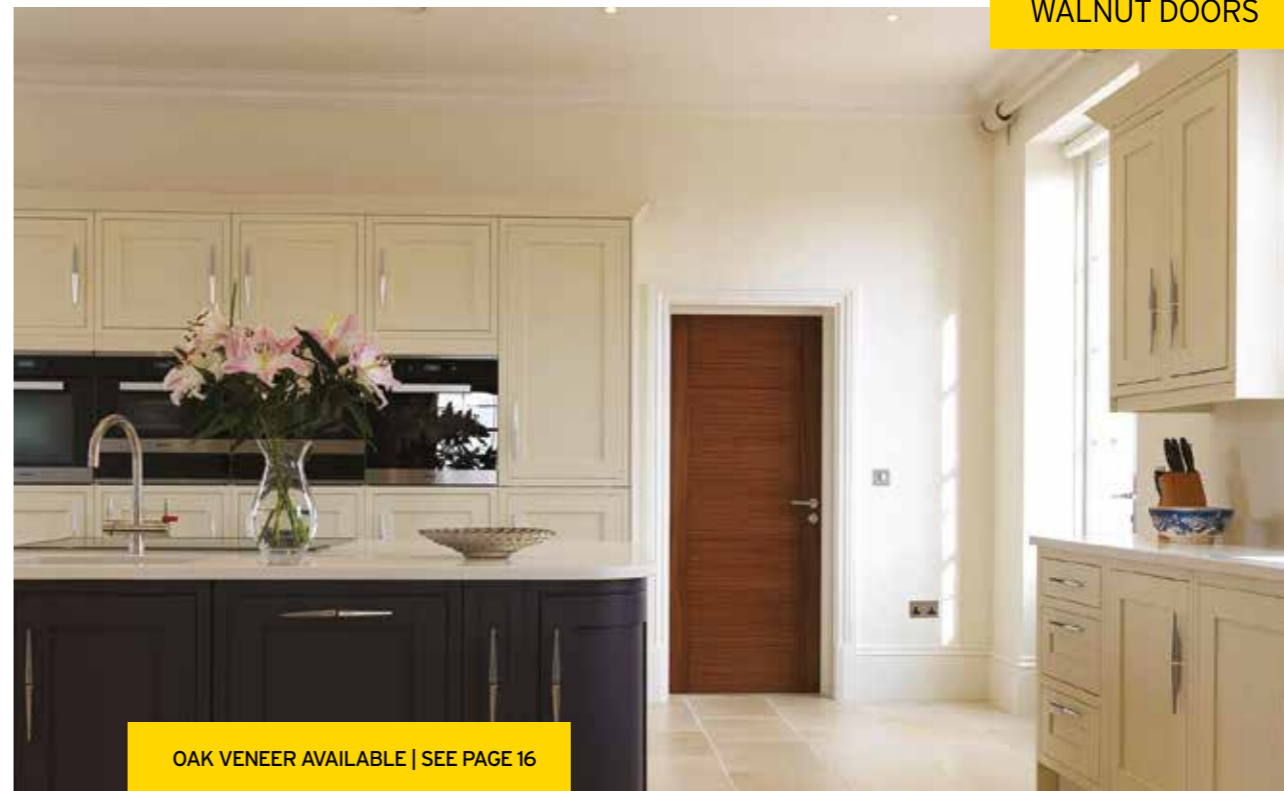

OAK VENEER AVAILABLE | SEE PAGE 16

Tigris & Mistral

Blending horizontal and vertical veneers, the Tigris Walnut offers a sleek modern style with warm tones created by the five panel effect. The contemporary Mistral Walnut veneered door has a modern three panelled effect. Also available with a glazed panel.

Tigris

Mistral

Solid available in:
> Pre-Finished
> Pre-Finished
> Fire Door

Solid available in:
> Pre-Finished
> Pre-Finished
> Fire Door

Glazed available in:
> Pre-Finished
> Fire Door