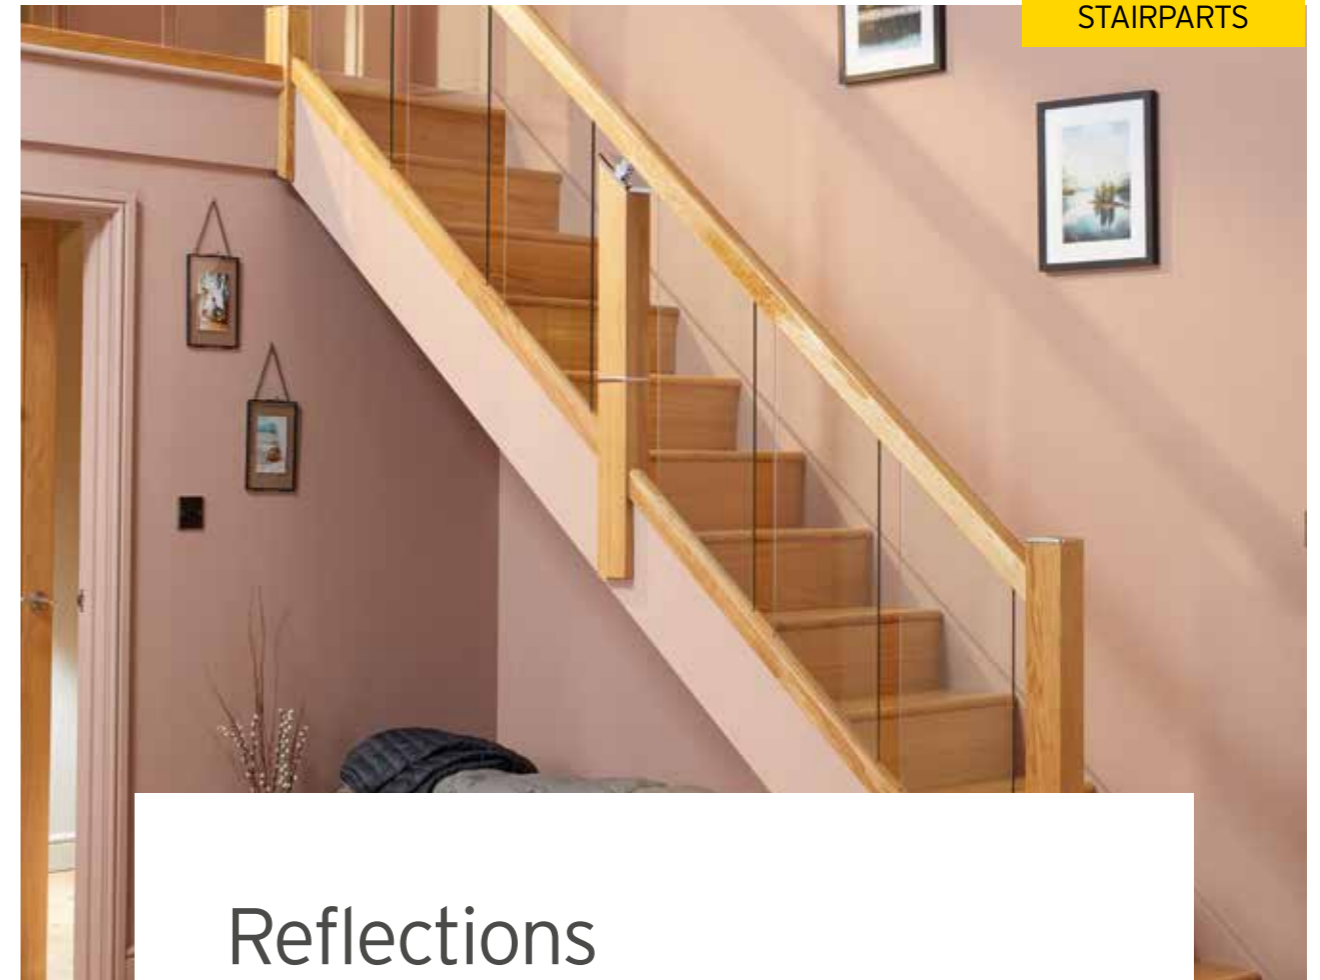

Reflections

This combination of elegant glass panels and beautifully finished oak stairparts makes it the perfect option

Features:

- > Pre-grooved handrails and baserails
- > Easy Install
- > Chrome & Brushed Nickel