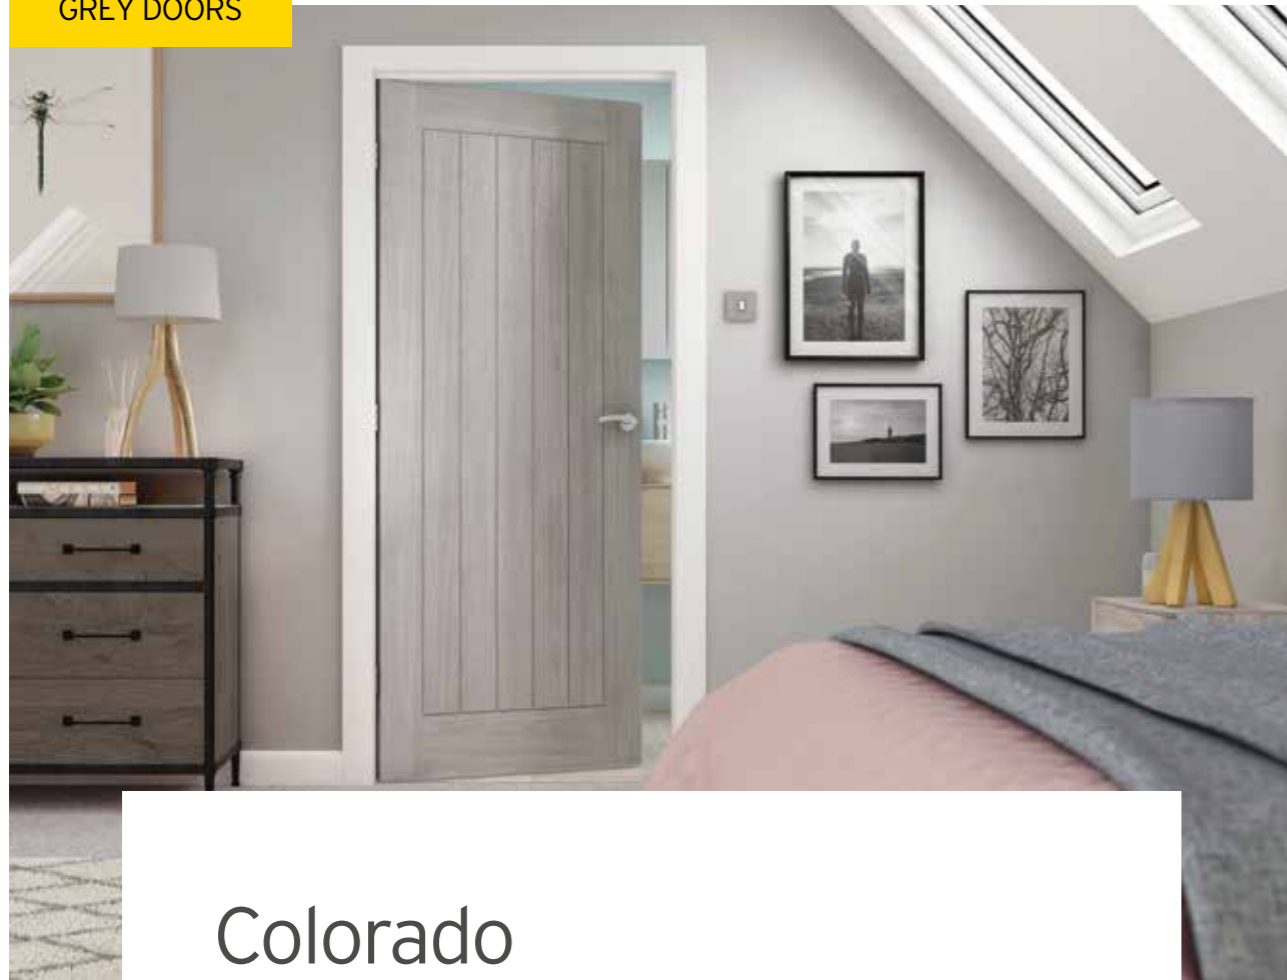

Colorado

The Colorado doors come in a grey laminate in wood effect. The grooved cottage style central panel offers a country feel with a modern twist.

Solid available in:
 > Finished
 > Finished Fire Door