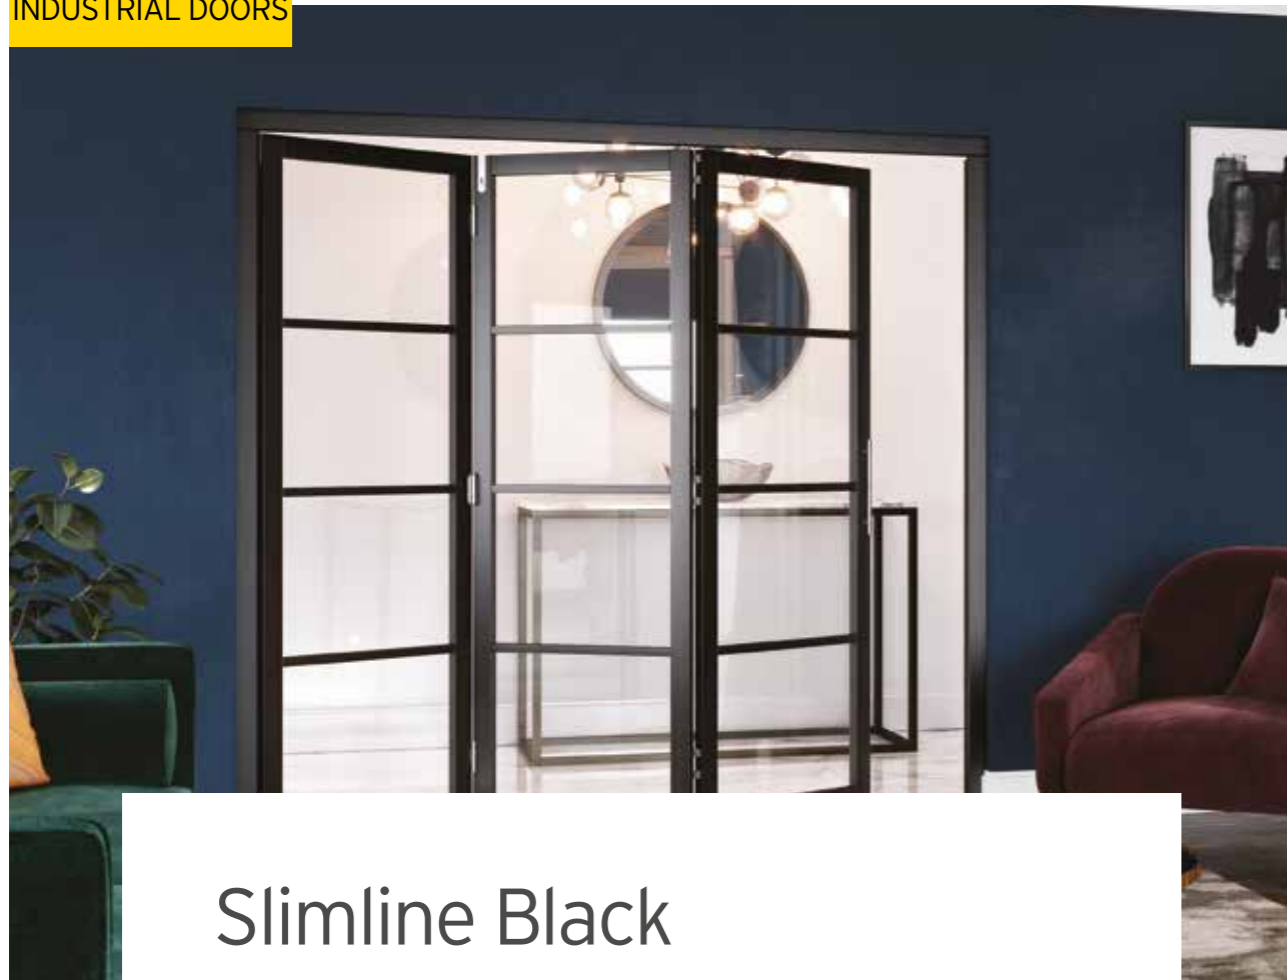

Slimline Black

Room Fold

Made from 4mm toughened safety glass and slim timber profiles, this premium folding door gives you the option to sweep the doors aside and effortlessly turn two rooms into one.

- Supplied with frame, track, fixings and a choice of handles
- Hung from a top track for uninterrupted floor
- Available in multiple configurations