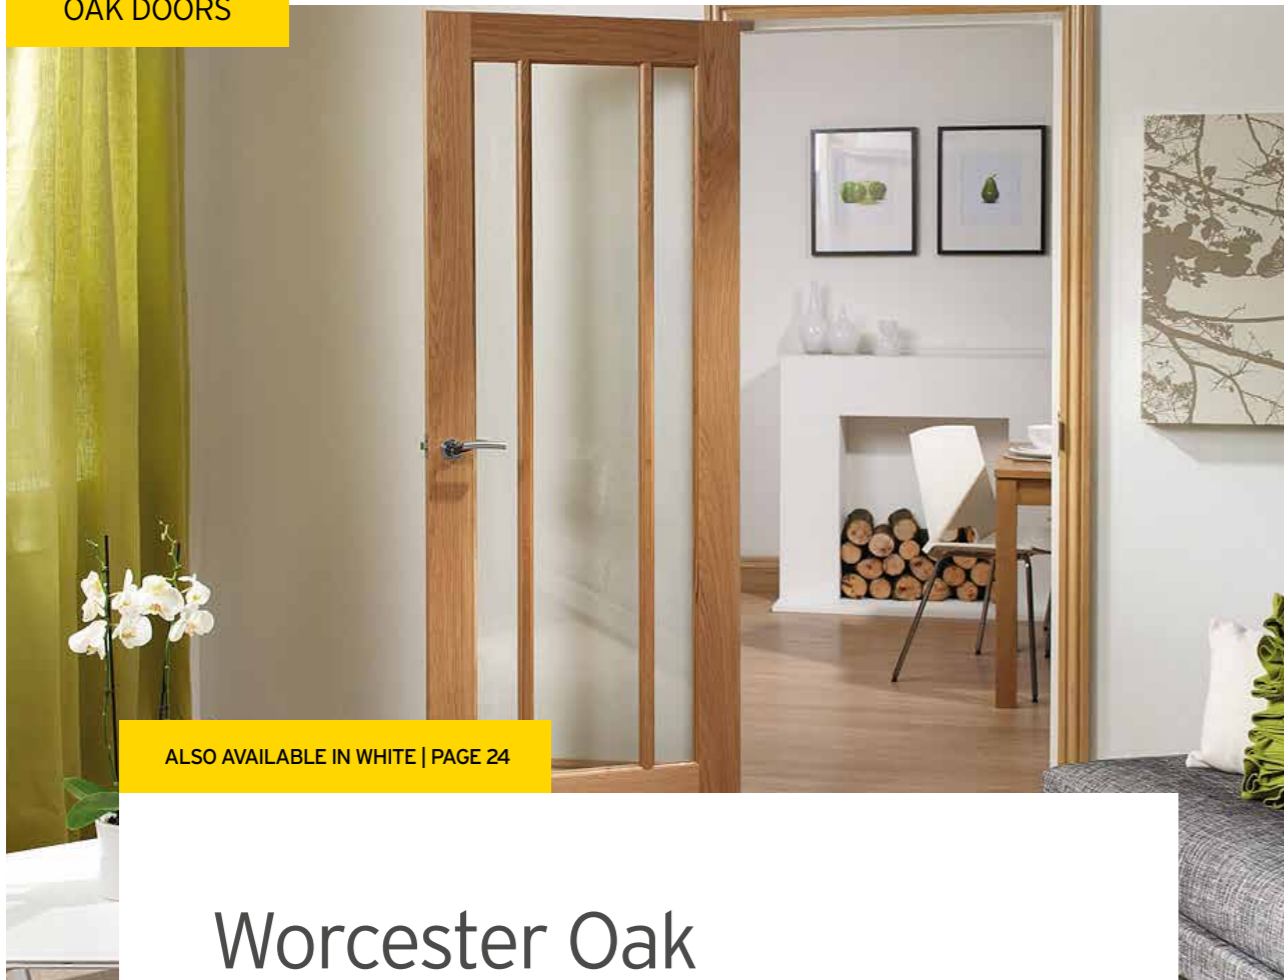

Complete the look...
Trend Lever in Polished Chrome

For more Ironmongery options visit pages 58 - 61

ALSO AVAILABLE IN WHITE | PAGE 24

Worcester Oak

With a timeless feel to the design, the Worcester Oak door would look great in any home be it modern or traditional.