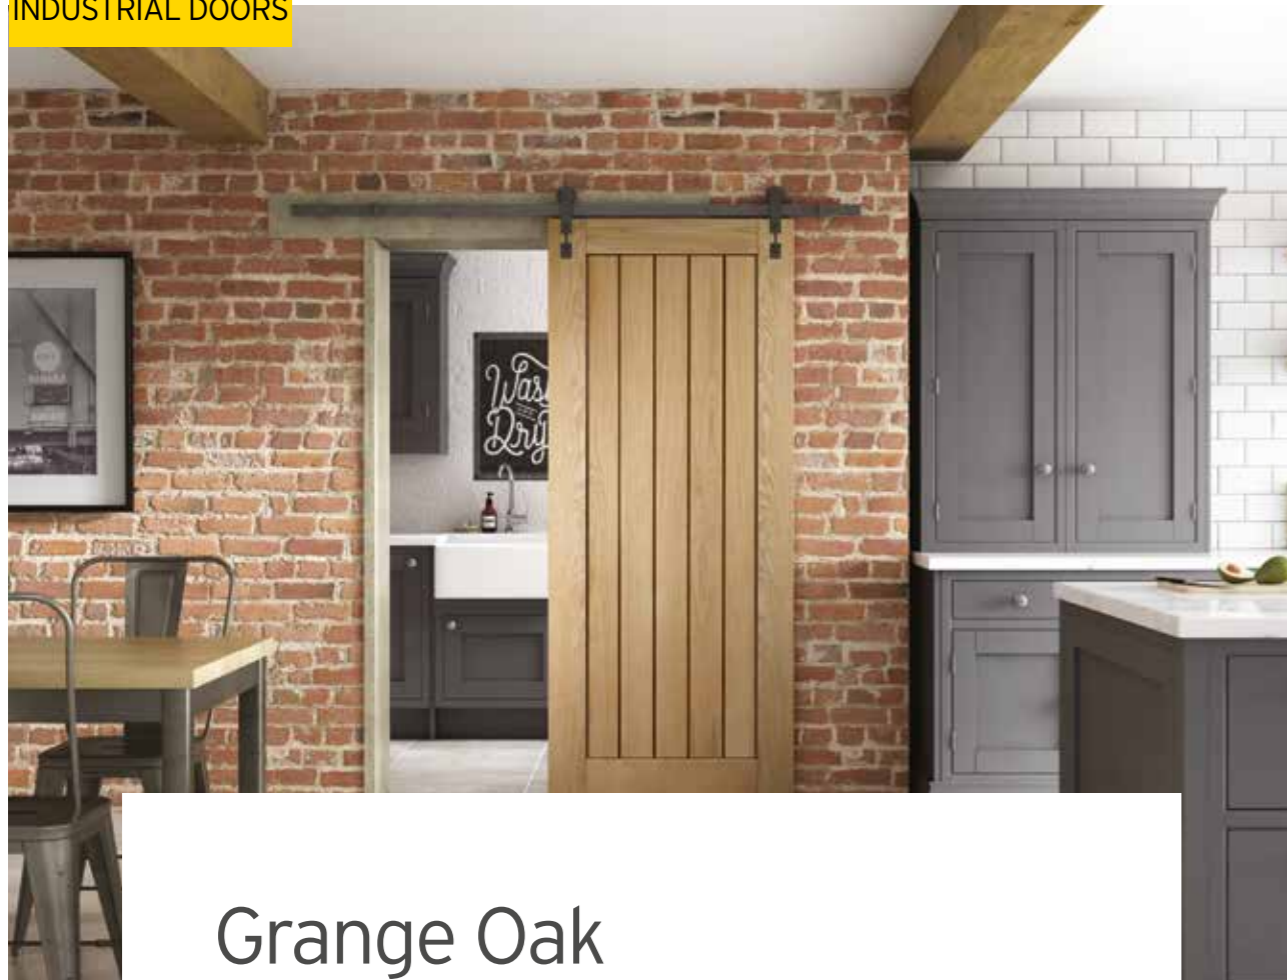

Grange Oak

These sliding barn doors are perfect for use where space is too short for a swinging door, and complement country and rustic as well as industrial styles of decor. Supplied with fixings and your choice of track.