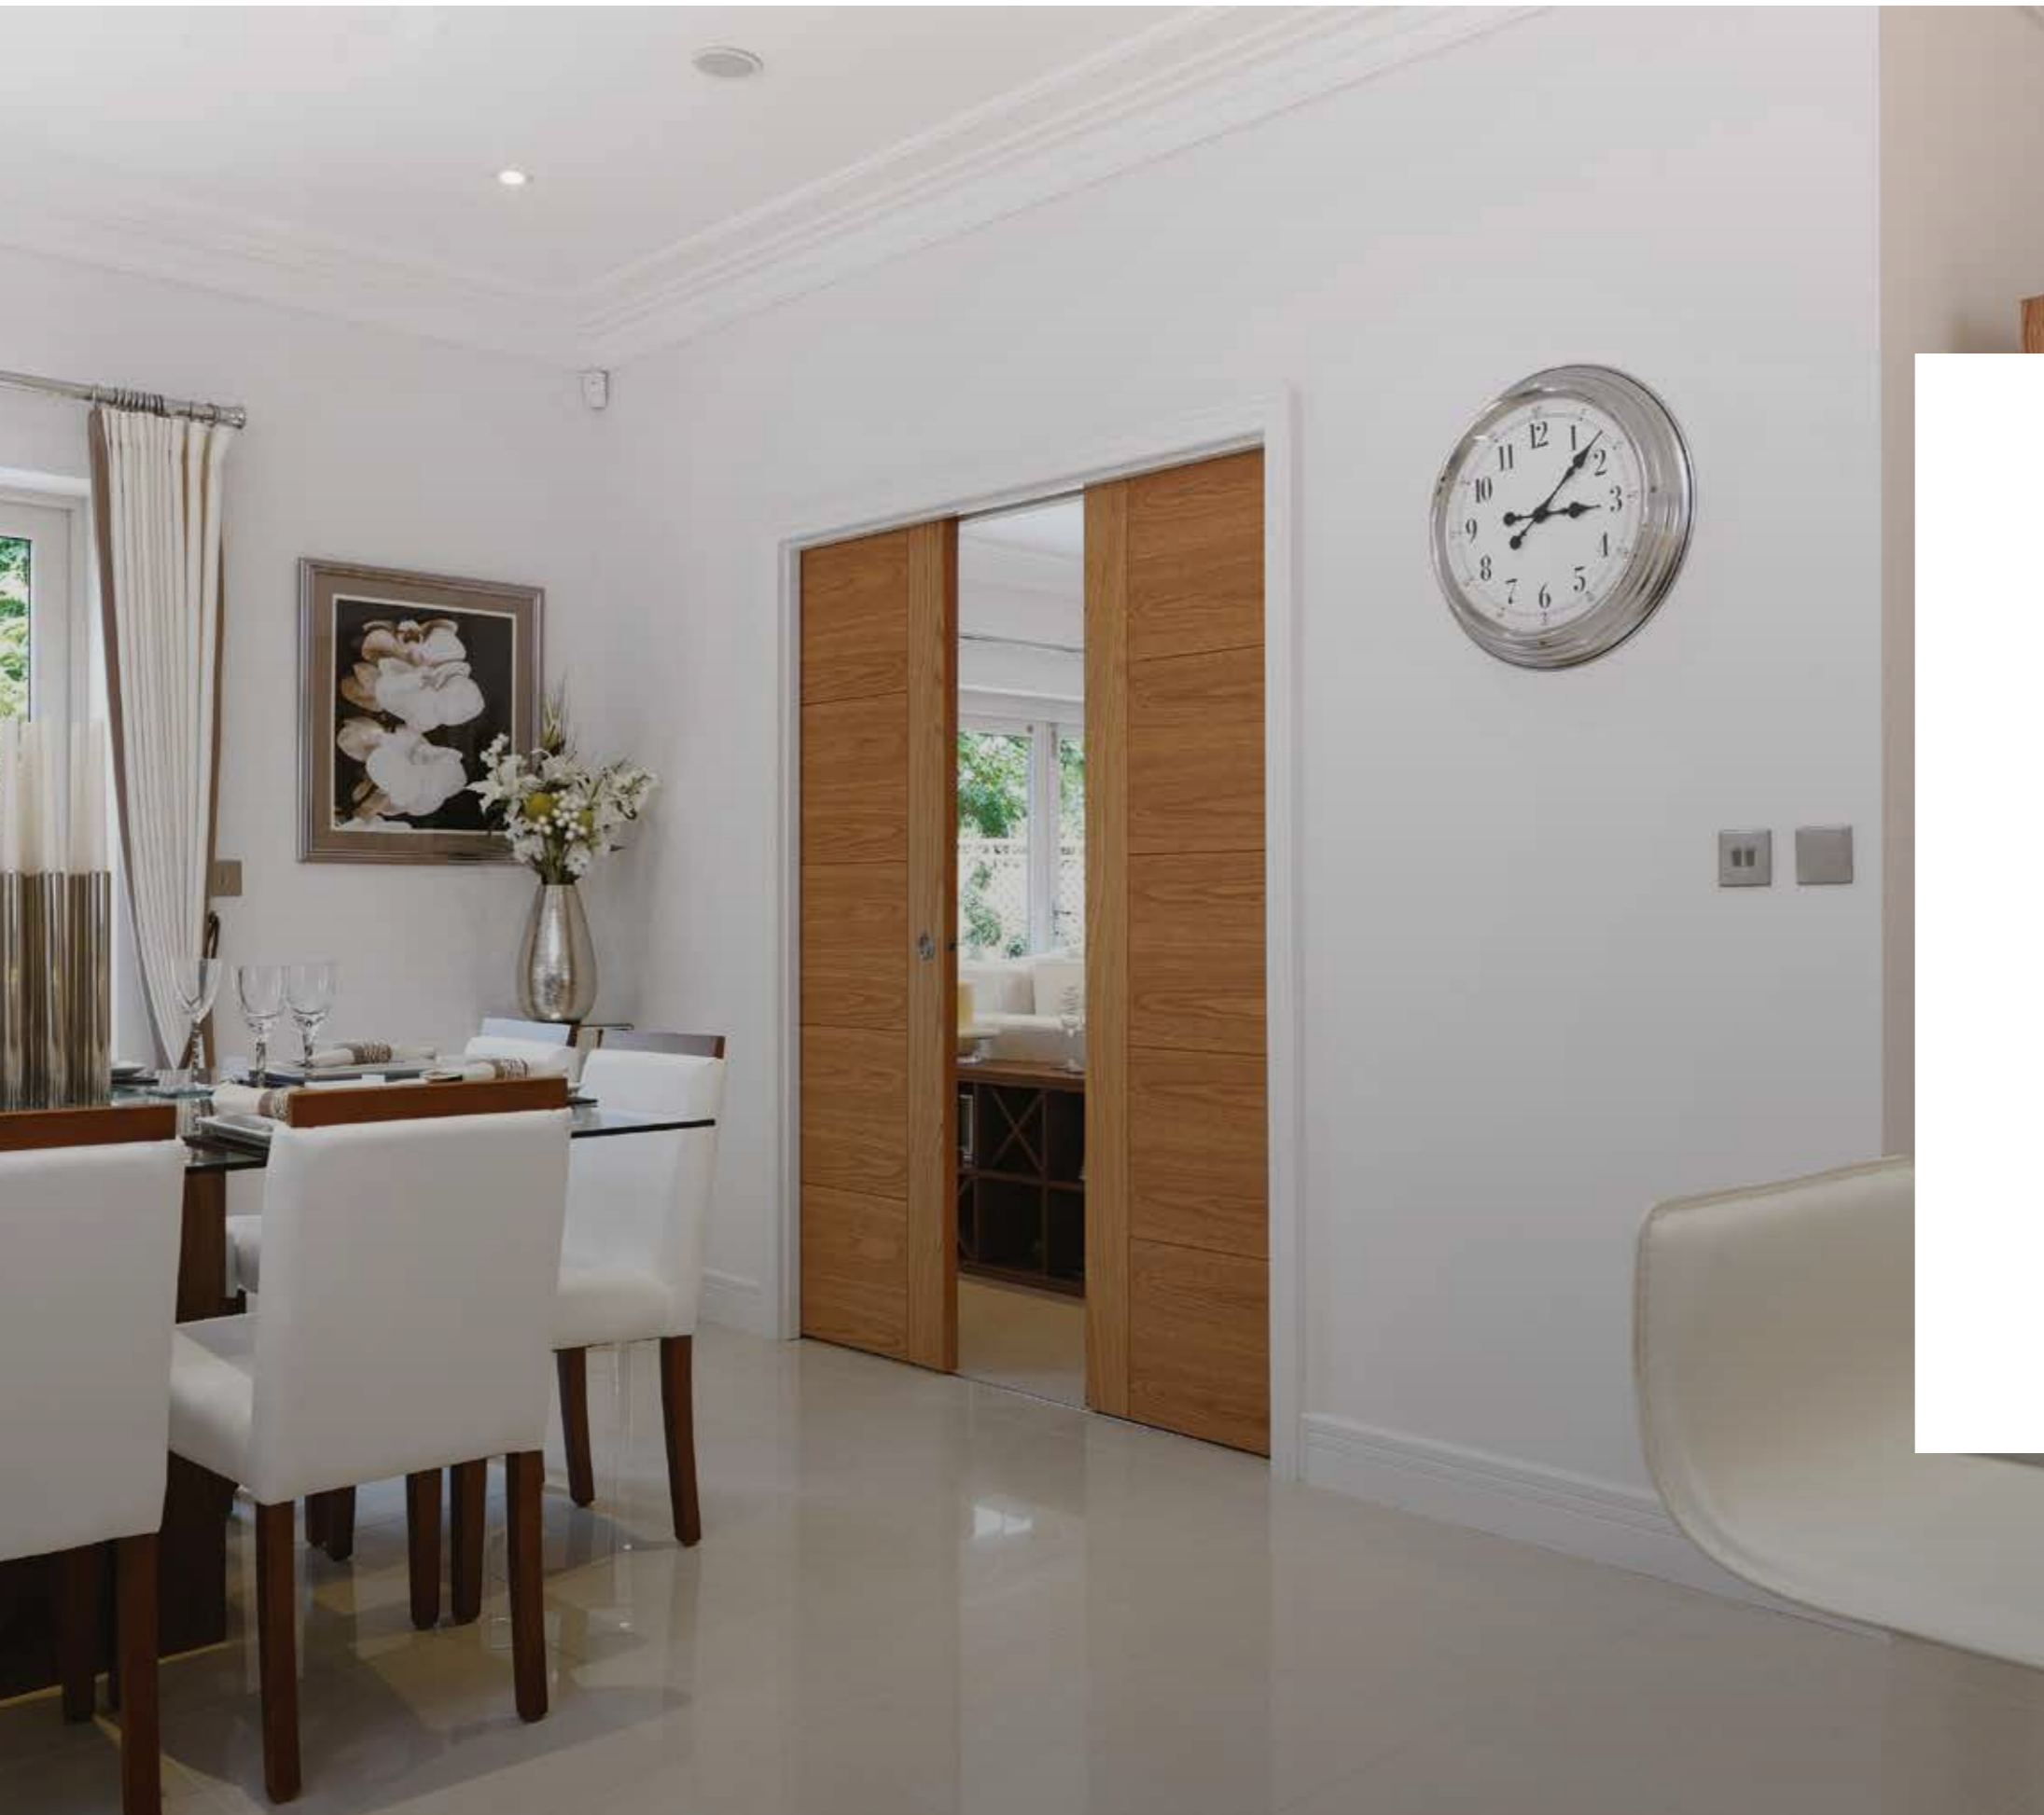

White Primed

Malton

Oak

The Malton rebated door pair uses the classic twinlight design of the standard Malton Oak door in the collection, including the stylish clear bevelled glass and raised and fielded panels.