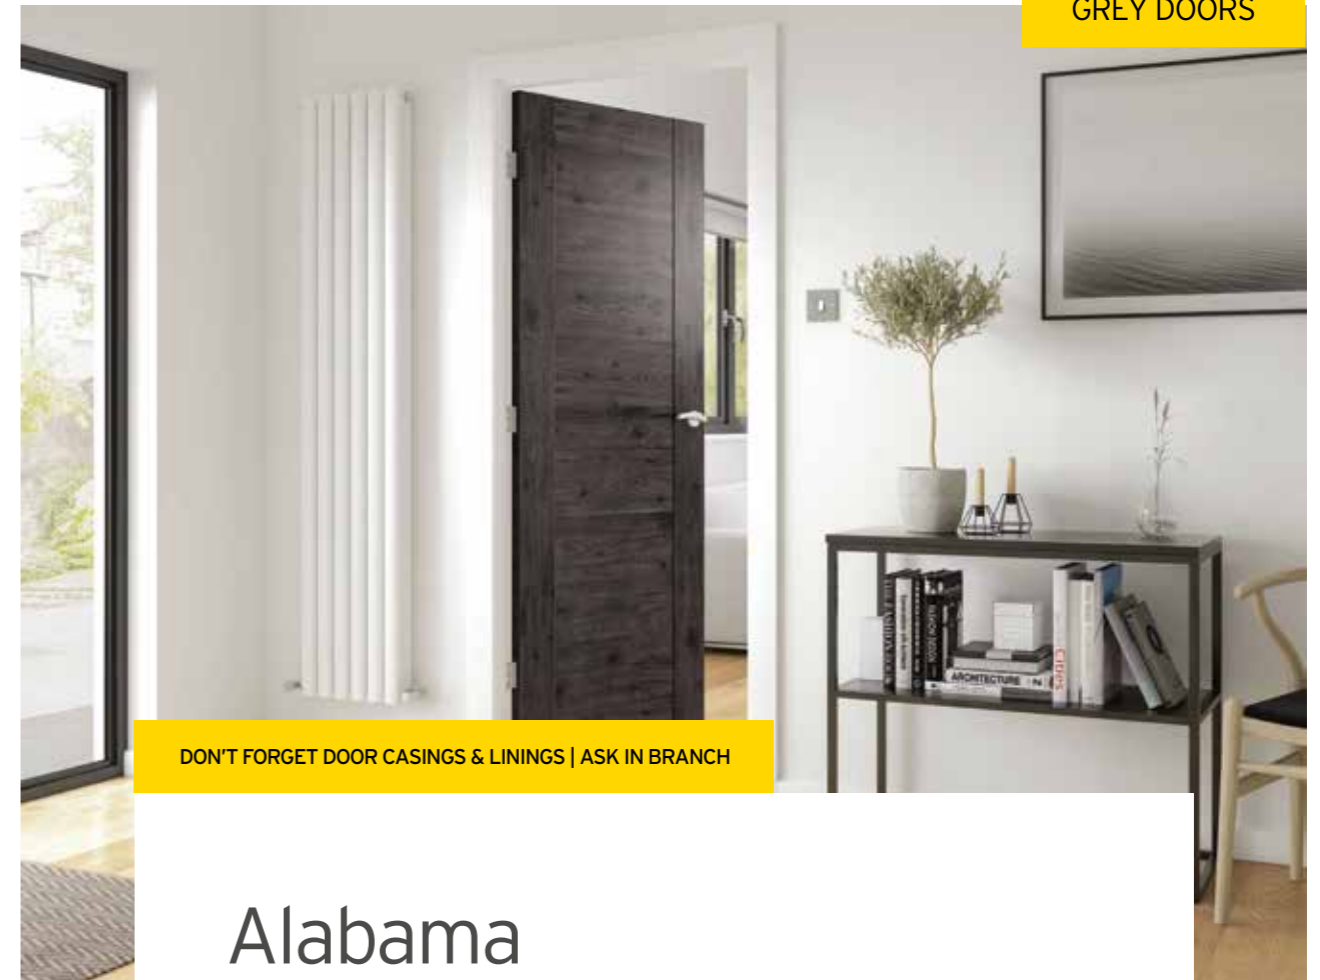

DON'T FORGET DOOR CASINGS & LININGS | ASK IN BRANCH

Alabama

The Alabama, is a sleek modern laminated door available in two coloured options - dark and smokey grey. The blending of the horizontal and vertical grain brings out the subtle tones.