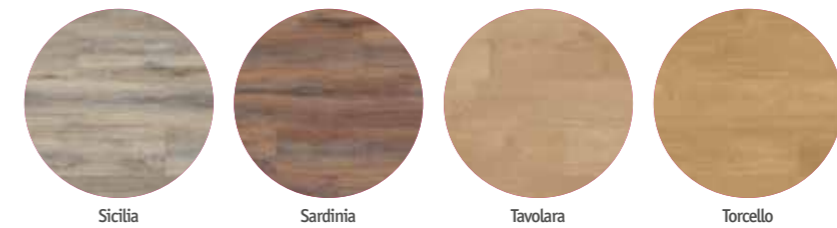

Palio LooseLay

Palio LooseLay has a friction grip backing that is designed to secure the product in place using a combination of weight and friction. If a plank or tile gets damaged, you can easily replace it without taking the whole floor up.

- > Waterproof
- > Easy to replace
- > Quick to install
- > No expansion gap
- > Compatible with underfloor heating

Sicilia