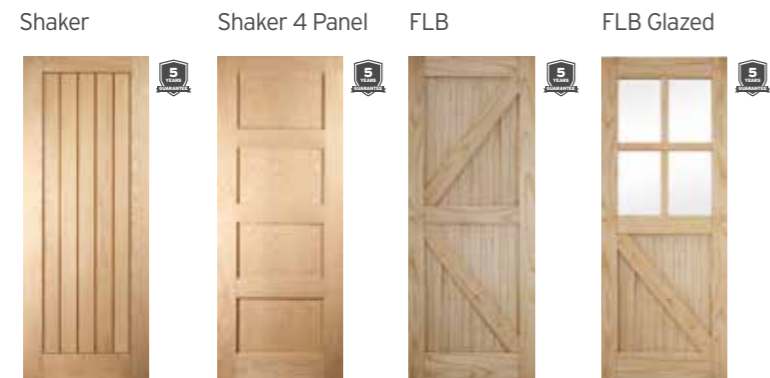

- > Pre-finished
- > Solid framing and lock block
- > Suitable for standard handles, latches and hinges

Black Solid Black Tinted Black Glazed White Solid White Glazed

Did you know?

You can create double doors from almost any door style. Get in touch with your local branch to find out more.

Grange Oak

These sliding barn doors are perfect for use where space is too short for a swinging door, and complement country and rustic as well as industrial styles of decor. Supplied with fixings and your choice of track.