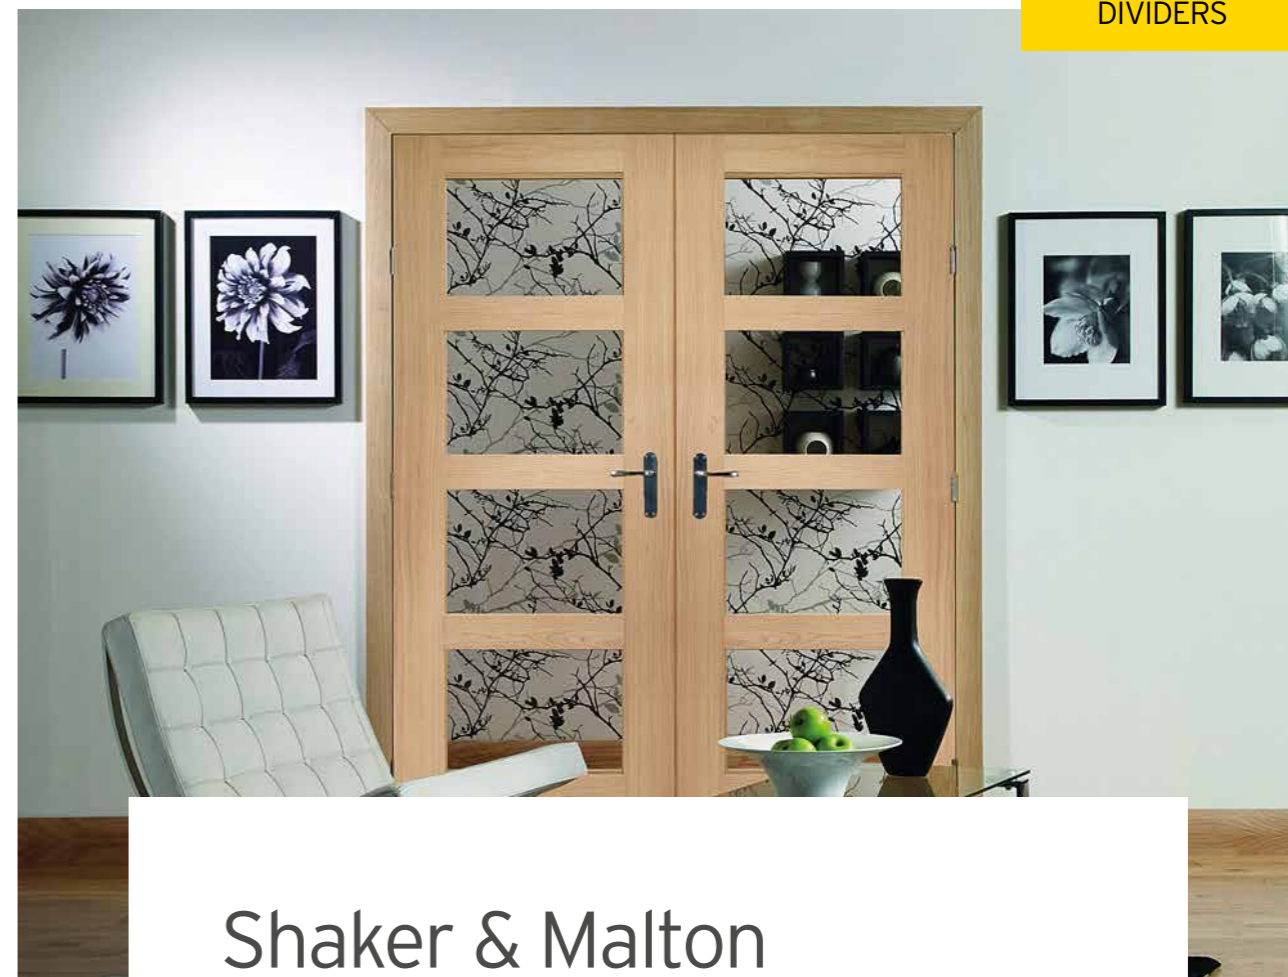

Worcester

White Primed

Oak

The Worcester door pair with its six large clear glazed panes of glass allows for the creation of an airy focal point in any room.

Shaker & Malton

Shaker

Oak

A popular choice for a room divider the Shaker with its eight clear glazed panes of glass allows for light to move seamlessly from one room to another.

White Primed

Malton

Oak

The Malton rebated door pair uses the classic twinlight design of the standard Malton Oak door in the collection, including the stylish clear bevelled glass and raised and fielded panels.