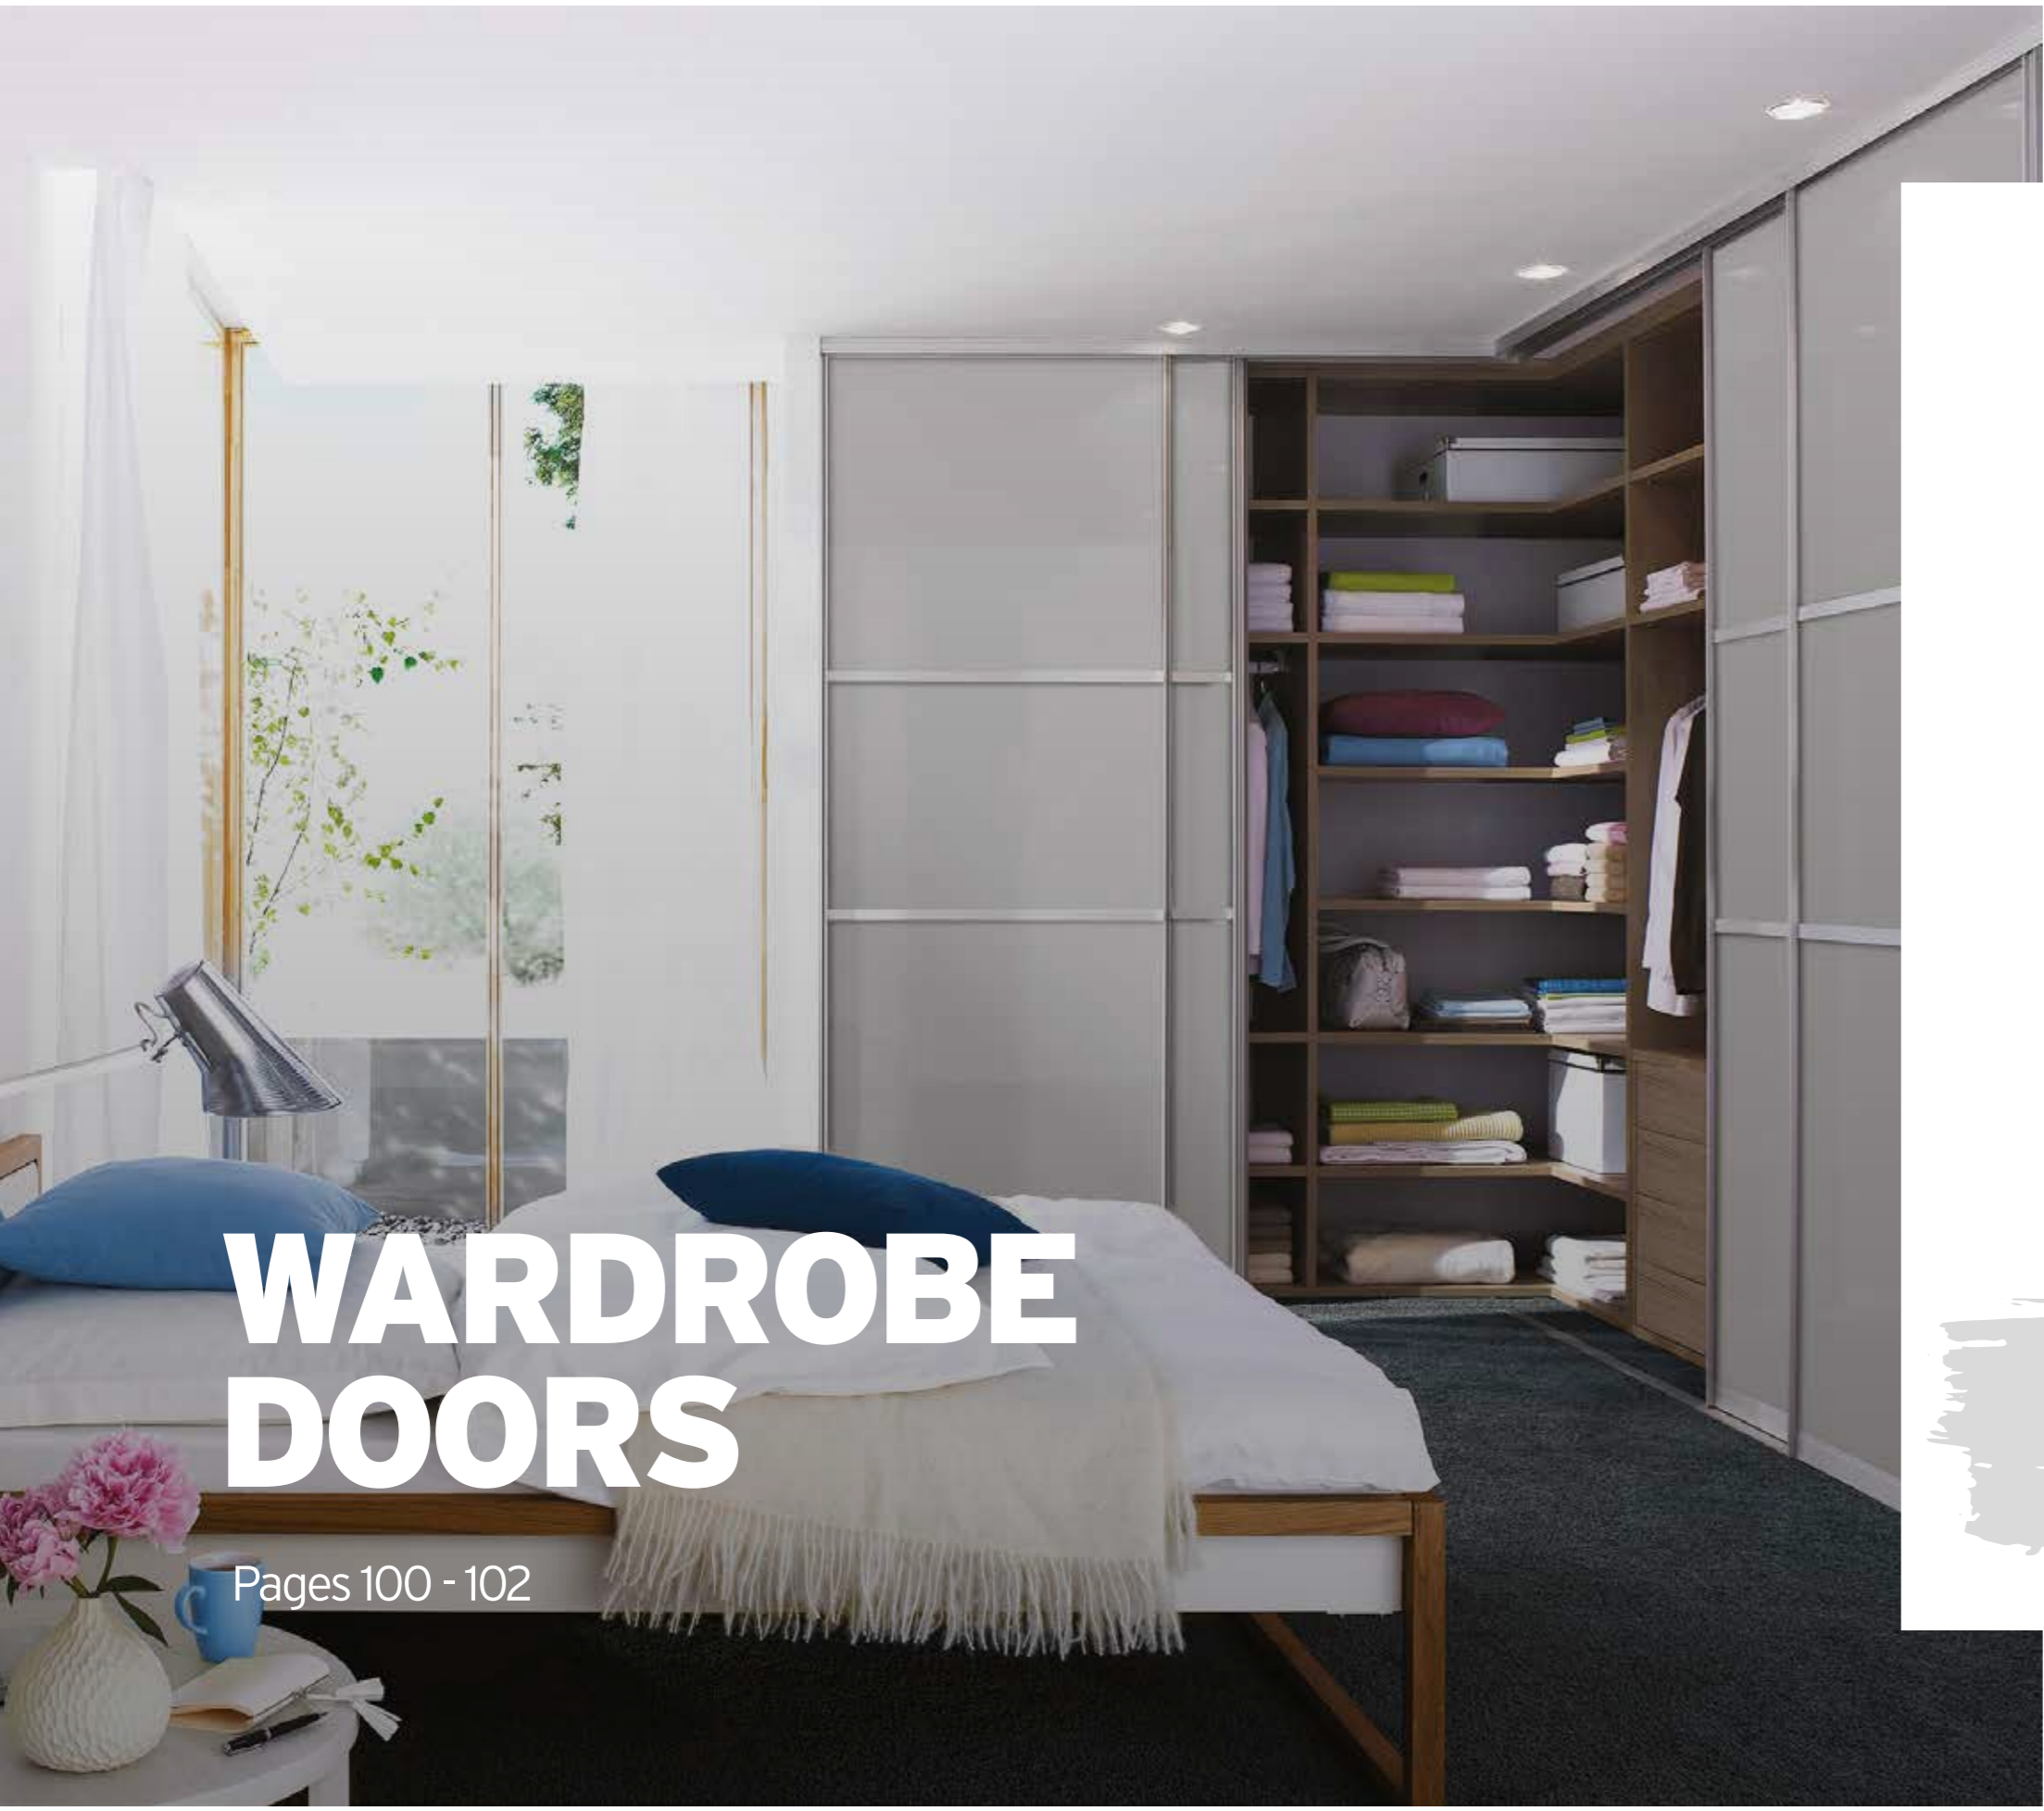

WARDROBE DOORS

Pages 100 - 102

Kensington

Whether you long for understated elegance or sumptuous luxury, the Kensington range of steel framed mirrors and decorative sliding solid doors can be tailored to suit your exact requirements.

1. Features:
2. Steel profiles with a choice of finishes
   - Exterior and interior configuration bespoke to you